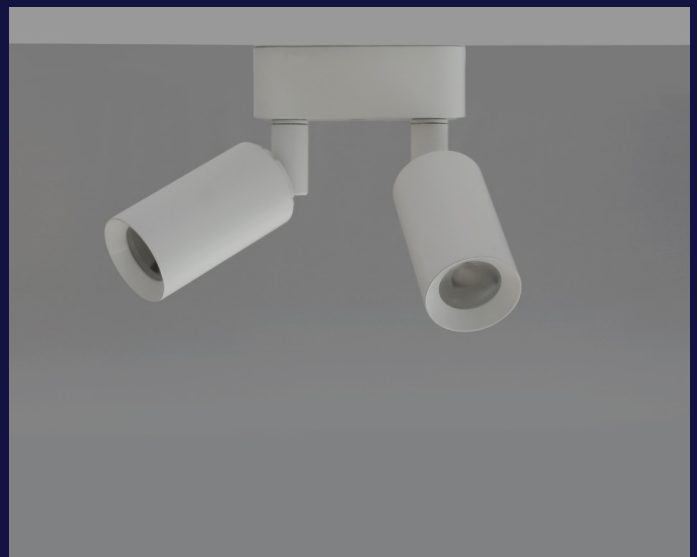

MINIATURE SPOTLIGHT

MINIATURE SPOTLIGHT can be surface / track mounted or be designed to be incorporated into the 'DAL Pro Art Picture Light'. It has a small $\varnothing 32$ mm diameter housing that can be fully adjusted to 0-90° vertical / 0-350° horizontal. Available in various beam distribution, spot, medium, flood and also elliptical. It is constructed in high quality extruded aluminium, steel and plastic with durable powder coat white painted finish RAL 9010 as standard. Remote driver that can run more than one pair of spotlights which can be located near a the fitting to maintain it's minimalistic appearance.

It has the latest high output LED technology, high efficiency and excellent colour consistency. It has a special designed heat-sink which is passive, to disperse the heat from the LED which ensures the maximum operational life.

Typical Dimensions

Product No.	Distribution	No. of Spotlights	CCT	CRI	Typical Initial Lumens
A7090/1/S	Spot / Medium / Flood / Elliptical	Twin	3000 K	90+	2 x 758 lm
A7090/2/S	Spot / Medium / Flood / Elliptical	Twin	4000 K	90+	2 x 800 lm

- | | | | |
|-------------------|--|--------------------------|---|
| Light Source: | High quality LEDs | Standard Painted Finish: | White RAL 9010 |
| Colour Rendering: | Excellent CRI > 90 (other CRI available on request). | Optical Performance: | Engineered diffuser controls the distribution resulting in an even distribution and appearance. |
| Colour Temp: | 3000K or 4000K (other CCT available on request). | Construction: | IP20 (dry interior use). |
| Longevity: | 50,000 hrs L80.(min) | Mounting Type: | Various- Please contact us for further details. |
| Light Control: | Remote Driver- Fixed, DALI or 1-10V | Electrical Supply: | 230v 50/60Hz |
| Construction: | Extruded aluminium construction. | | |