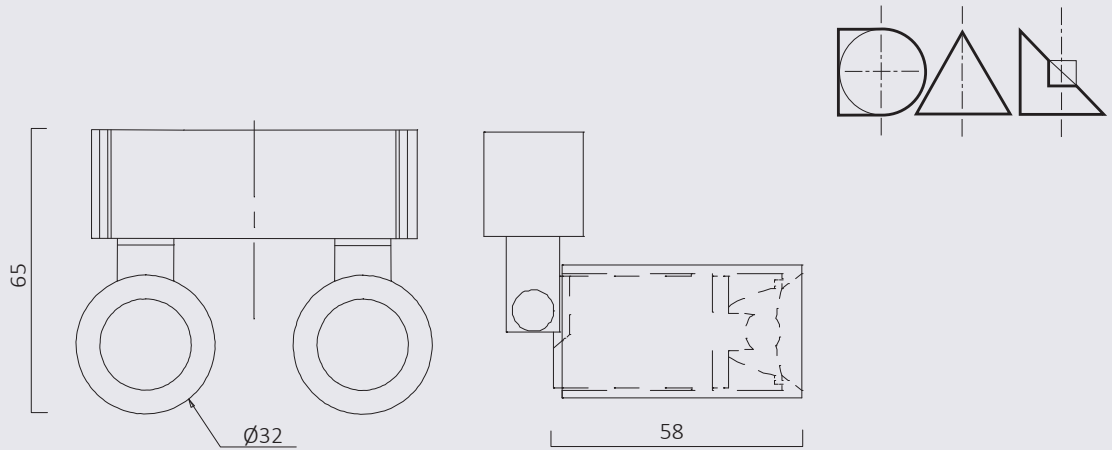

MINIATURE SPOTLIGHT

MINIATURE SPOTLIGHT can be surface / track mounted or be designed to be incorporated into the 'DAL Pro Art Picture Light'. It has a small $\varnothing 32$ mm diameter housing that can be fully adjusted to 0-90° vertical / 0-350° horizontal. Available in various beam distribution, spot, medium, flood and also elliptical. It is constructed in high quality extruded aluminium, steel and plastic with durable powder coat white painted finish RAL 9010 as standard. Remote driver that can run more than one pair of spotlights which can be located near a the fitting to maintain it's minimalistic appearance.

Typical Dimensions

Product No.	Distribution	No. of Spotlights	CCT	CRI	Typical Initial Lumens
A7090/1/S	Spot / Medium / Flood / Elliptical	Twin	3000 K	90+	2 x 758 lm
A7090/2/S	Spot / Medium / Flood / Elliptical	Twin	4000 K	90+	2 x 800 lm