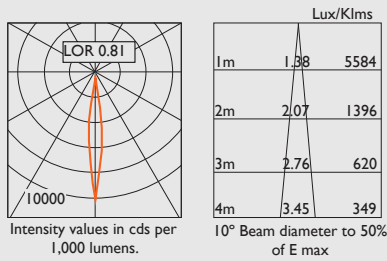

Reflector holder Type B complete with reflector

Narrow
XTM LED - D5400