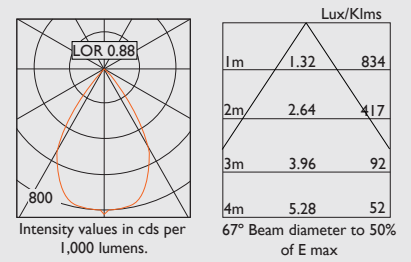

Reflector holder Type A

Reflectors