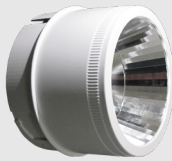

Baltic X

Baltic X adjustable LED spotlight with Xicato Artist LED light engine, interchangeable reflectors, integral 1-10v dimmable driver, and finished white (RAL 9010). Suitable for track mounting, universal 3 circuit type adaptor comes as standard. Baltic X is designed for Xicato Artist modules

- White finish RAL 9010 20% gloss.
- On board dimmer
- 2000 lumens, Xicato Artist light engine, Ra95+ 2700- 4000K, 20W
- Integral 1-10V Driver (zero flicker).

Accessories:-

- D5400 Narrow reflector (12°)
- D5500 Medium reflector (24°)
- D5600 Wide reflector (42°)
- D5700 Flood reflector (67°)
- D5800 Washer reflector (80°)
- D3700 Barn door

| Product Number | Lamp Type |
|-----------------|---|
| D150020B210*045 | Xicato Artist LED- 2000 lumens, 2700K, Ra95+, 20W |
| D150020B310*045 | Xicato Artist LED- 2000 lumens, 3000K, Ra95+, 20W |
| D150020B410*045 | Xicato Artist LED- 2000 lumens, 3500K, Ra95+, 20W |
| D150020B510*045 | Xicato Artist LED- 2000 lumens, 4000K, Ra95+, 20W |

Reflector holder Type A

Reflectors

Medium
XTM LED - D5500

Wide
XTM LED - D5600

Flood
XTM LED - D5700

Reflector holder Type B complete with reflector

Narrow
XTM LED - D5400

Reflector holder Type C complete with reflector