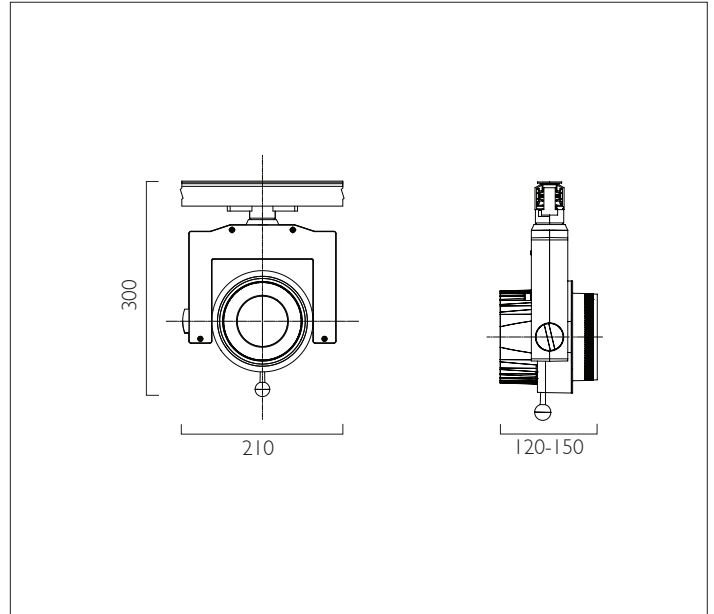

Baltic X

Baltic X adjustable LED spotlight with Xicato Artist LED light engine, interchangeable reflectors, integral 1-10v dimmable driver, and finished white (RAL 9010). Suitable for track mounting, universal 3 circuit type adaptor comes as standard. Baltic X is designed for Xicato Artist modules