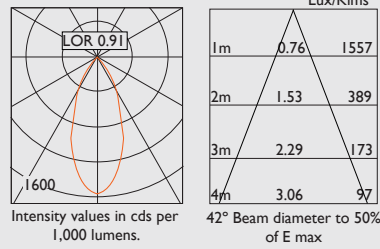

Reflector holder Type A

Reflectors