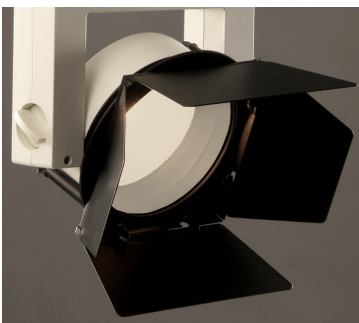

Reflector holder Type C complete with reflector

Washer
XTM LED - D5800

Attachments

Product No	Description

D3700	Barn Doors

Barn Doors D3700, only suitable for reflector holder Type A