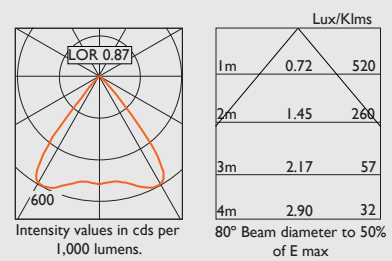

Reflector holder Type C complete with reflector

Washer
XTM LED - D5800

Attachments

Product No	Description

D3700	Barn Doors

Barn Doors D3700, only suitable for reflector holder Type A