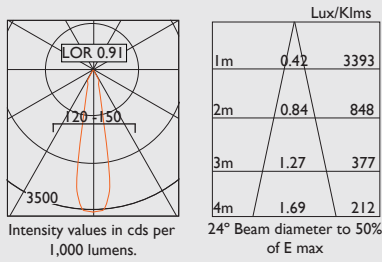

Reflector holder Type A

Reflectors