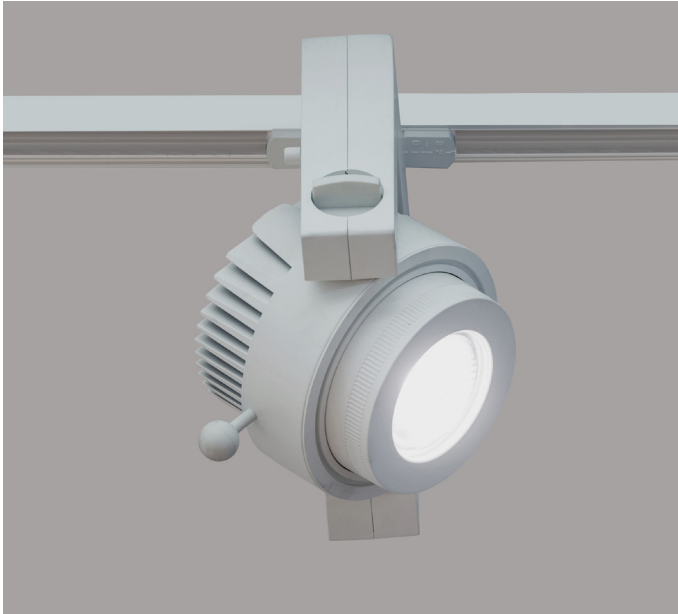

Baltic X

Baltic X adjustable LED spotlight with Xicato Artist LED light engine, interchangeable reflectors, integral 1-10v dimmable driver, and finished white (RAL 9010). Suitable for track mounting, universal 3 circuit type adaptor comes as standard. Baltic X is designed for Xicato Artist modules

- White finish RAL 9010 20% gloss.
- On board dimmer
- 2000 lumens, Xicato Artist light engine, Ra95+ 2700- 4000K, 20W
- Integral 1-10V Driver (zero flicker).

Accessories:-

- D5400 Narrow reflector (12°)
- D5500 Medium reflector (24°)
- D5600 Wide reflector (42°)
- D5700 Flood reflector (67°)
- D5800 Washer reflector (80°)
- D3700 Barn door

| Product Number | Lamp Type |
|-----------------|---|
| D150020B210*045 | Xicato Artist LED- 2000 lumens, 2700K, Ra95+, 20W |
| D150020B310*045 | Xicato Artist LED- 2000 lumens, 3000K, Ra95+, 20W |
| D150020B410*045 | Xicato Artist LED- 2000 lumens, 3500K, Ra95+, 20W |
| D150020B510*045 | Xicato Artist LED- 2000 lumens, 4000K, Ra95+, 20W |

Washer
XTM LED - D5800

Attachments

| Product No | Description |
|------------|-------------|
|------------|-------------|

| | |
|-------|------------|
| D3700 | Barn Doors |
|-------|------------|

Barn Doors D3700, only suitable for reflector holder Type A