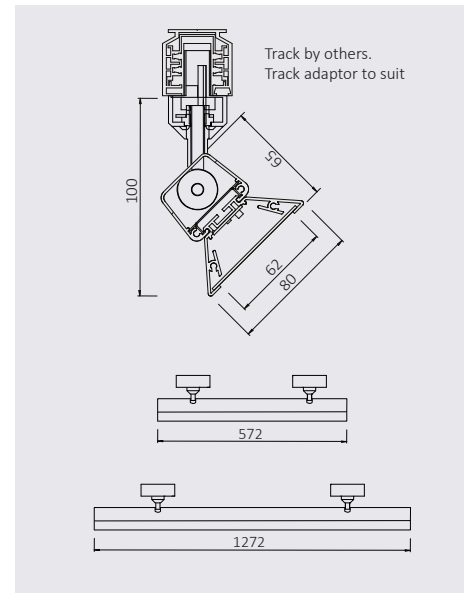

IVES LED WASHLIGHT

IVES LED WASHLIGHT is track a mounted luminaire with high range of adjustability to providing flexibility to light high up the wall, to focus an artwork or aim at a large display. The on-board dimmer can provide accent lighting, perfect to create an atmosphere and enhance objects. The high output LED is perfect for wall washing, giving a larger sense of space to the environment. Ives LED washlight perfect for all lighting solutions. Of extruded aluminium and steel construction finished in white RAL 9010 or black RAL 9005. The high-quality precision light controller used in conjunction with a choice of films / diffusers gives visual comfort. The IVES LED WASHLIGHT is easy to install and incorporates the latest, high efficiency LED technology. Colour consistency through life is ensured by state-of-the-art components and passive cooling aluminium heat sinks.

0 to 90°adjustability.

On board 1-10V rotary dimmer.

1270mm length available.

Product number	Diffuser Distribution	Length	CCT	CRI	Typical Lumens (Initial)	Watts
L7501	Asymmetric	572	3000K	>90	2000	15
L7701	Asymmetric	572	4000K	>90	2000	15
L7502	Asymmetric	1272	3000K	>90	4000	33.7
L7702	Asymmetric	1272	4000K	>90	4000	33.7

Light Source:	High quality LEDs	Standard Finish:	White RAL 9010 / Black 9005 (X009).
Colour Rendering:	Excellent CRI > 90 (other CRI available on request).	Optical Performance:	Engineered diffuser controls the distribution resulting in an even distribution and appearance.
Colour Temp:	3000K, 4000K (other CCT available on request).	Efficacy:	>100
LED operation:	Wired in parallel to allow highest output at the coolest temperature, ensuring correct	Construction:	IP20 (dry interior use).
Longevity:	50,000 hrs L80.	Standard Mounting:	2 x 3 Circuit Eutrac adaptors (other adaptors are available).
Light Control:	Smooth dimming down to 5% is achieved by a rotary control.	Electrical Supply	230v 50Hz
Construction:	Extruded aluminium construction.		