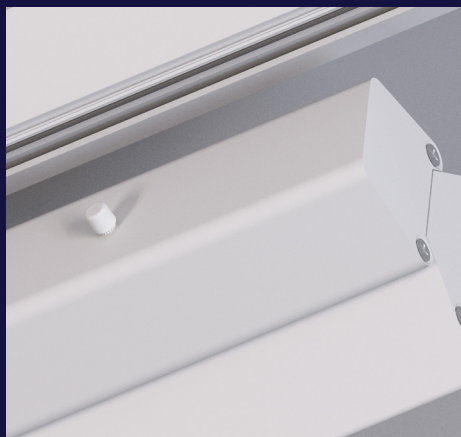

On board 1-10V rotary dimmer.