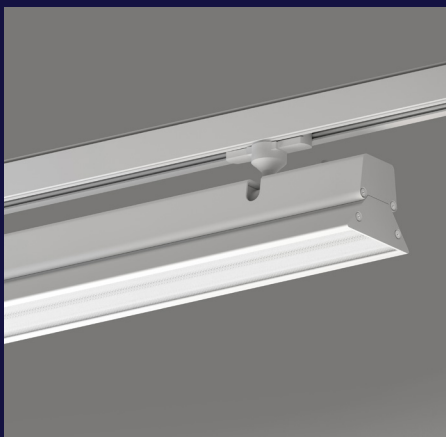

IVES LED WASHLIGHT

IVES LED WASHLIGHT is track a mounted luminaire with high range of adjustability to providing flexibility to light high up the wall, to focus an artwork or aim at a large display. The on-board dimmer can provide accent lighting, perfect to create an atmosphere and enhance objects. The high output LED is perfect for wall washing, giving a larger sense of space to the environment. Ives LED washlight perfect for all lighting solutions. Of extruded aluminium and steel construction finished in white RAL 9010 or black RAL 9005. The high-quality precision light controller used in conjunction with a choice of films / diffusers gives visual comfort. The IVES LED WASHLIGHT is easy to install and incorporates the latest, high efficiency LED technology. Colour consistency through life is ensured by state-of-the-art components and passive cooling aluminium heat sinks.

Standard colour temperatures: 3000K, 4000K colour rendering Ra >90 3 step Macadam. Life 50000 hours. On board dimmer smooth 1-100% dimmer. IP20 construction Built to conform to the requirements of BS EN 60598-1 and IEC 598. Photometrically tested to LM-79-08 confirms Ives high performance.

Light Source:	High quality LEDs	Standard Finish:	White RAL 9010 / Black 9005 (X009).
Colour Rendering:	Excellent CRI > 90 (other CRI available on request).	Optical Performance:	Engineered diffuser controls the distribution resulting in an even distribution and appearance.
Colour Temp:	3000K, 4000K (other CCT available on request).	Efficacy:	>100
LED operation:	Wired in parallel to allow highest output at the coolest temperature, ensuring correct	Construction:	IP20 (dry interior use).
Longevity:	50,000 hrs L80.	Standard Mounting:	2 x 3 Circuit Eutrac adaptors (other adaptors are available).
Light Control:	Smooth dimming down to 5% is achieved by a rotary control.	Electrical Supply	230v 50Hz
Construction:	Extruded aluminium construction.		