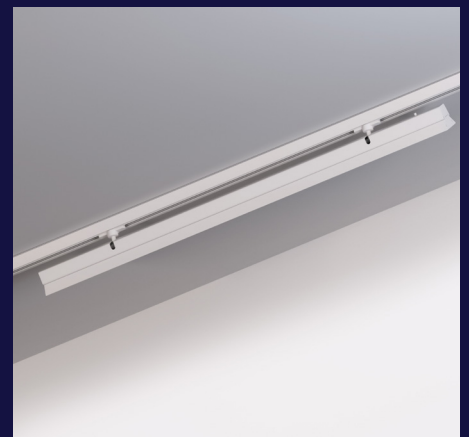

1270mm length available.