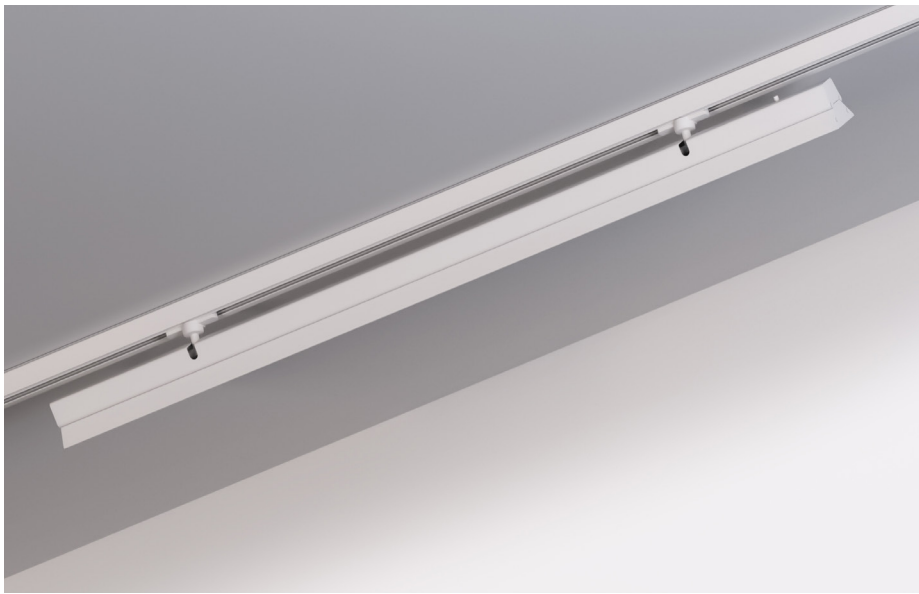

Product number	Diffuser Distribution	Length	CCT	CRI	Typical Lumens (Initial)	Watts
L7501	Asymmetric	572	3000K	>90	2000	15
L7701	Asymmetric	572	4000K	>90	2000	15
L7502	Asymmetric	1272	3000K	>90	4000	33.7
L7702	Asymmetric	1272	4000K	>90	4000	33.7

Light Source:	High quality LEDs	Standard Finish:	White RAL 9010 / Black 9005 (X009).
Colour Rendering:	Excellent CRI > 90 (other CRI available on request).	Optical Performance:	Engineered diffuser controls the distribution resulting in an even distribution and appearance.
Colour Temp:	3000K, 4000K (other CCT available on request).	Efficacy:	>100
LED operation:	Wired in parallel to allow highest output at the coolest temperature, ensuring correct	Construction:	IP20 (dry interior use).
Longevity:	50,000 hrs L80.	Standard Mounting:	2 x 3 Circuit Eutrac adaptors (other adaptors are available).
Light Control:	Smooth dimming down to 5% is achieved by a rotary control.	Electrical Supply	230v 50Hz
Construction:	Extruded aluminium construction.