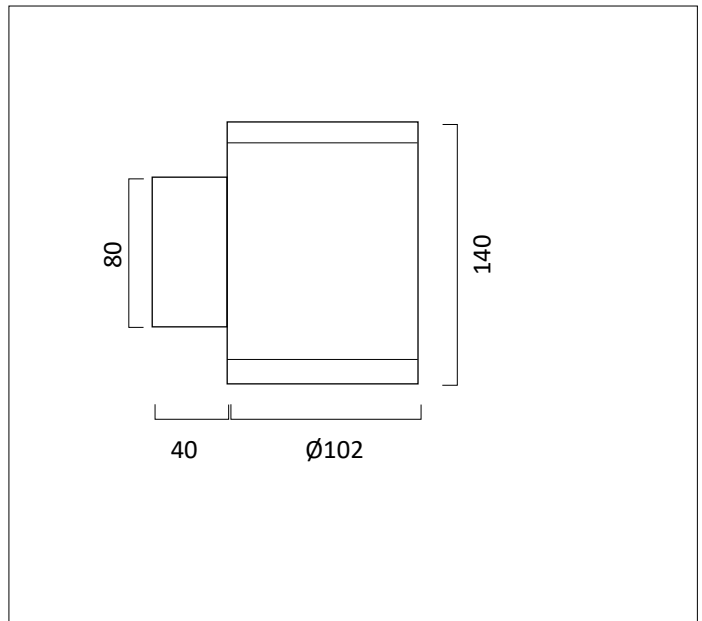

CIVIC 102 WALL MOUNTED - Xicato LED

CIVIC 102 WALL MOUNTED luminaire with deep cone specular silver reflector and with a choice of beam distribution. Finished black RAL9005 (30% gloss). Mounted via rectangular mounting box and with remote driver. Overall diameter 102mm, overall height 140mm.

The high-quality precision light controller and deep deep cone aluminium reflector gives visual comfort.

The CIVIC 102 WALL MOUNTED is easy to install and incorporates the latest, high efficiency LED technology.

Colour consistency through life is ensured by state-of-the-art components and passive cooling aluminium heat sinks.

Standard colour temperatures: 2700K, 3000K, 4000K, colour rendering Ra >80 2 step Macadam are all available. Life 50000 hours.

A choice of drivers provide fixed supply or dimming to project requirements.

IP65 durable, high specification diecast construction, protective glass and seals.

Built to conform to the requirements of BS EN 60598-1 and IEC 598.

CIVIC 102 WALL MOUNTED BLACK BODY

	Reflector Finish
IP56	Specular Silver
40°	M3641
60°	M3661

Other body colours and reflector finishes are available on request.