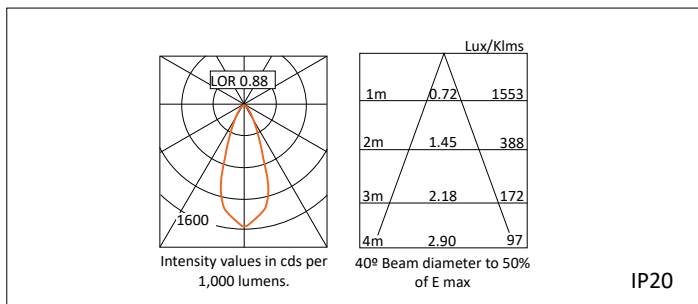

DRIVERS & EMERGENCY

Driver
Order Code

0	FIXED
1	1-10V
3	DSI
5	DALI
7	LEAD / TRAIL
9	DALI ADDRESSABLE- for emergency

Emergency
Order Code

0	No emergency
E	3 hour maintained emergency pack (For DALI - includes ADDRESSABLE full error feed back)

PHOTOMETRIC DATA

Tested product IP20. P65 downlighters will have reduced figures of approximately 10% to allow for the cover glass.

Full Product Number Example

M3661113A290

M36 Xicato LED

6 60°

1 Specular Silver

13 1300

A CRI >80 - 2 Step MacAdam

2 2700K

9 Addressable Driver

0 No Emergency

Note

BODY FINISHES

Black RAL 9006 30% Gloss (DAL ref X009)

REFLECTOR FINISHES

Specular Silver (DAL ref X060)