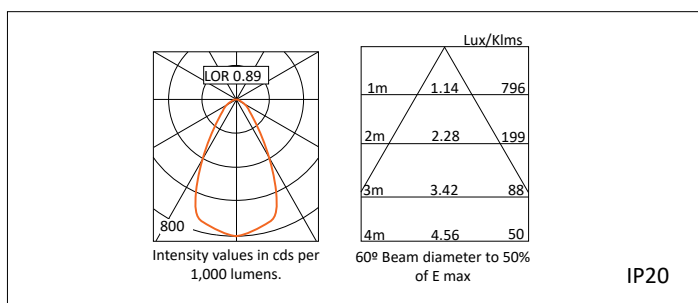

DRIVERS & EMERGENCY

Driver
Order Code

0	FIXED
1	1-10V
3	DSI
5	DALI
7	LEAD / TRAIL
9	DALI ADDRESSABLE- for emergency

Emergency
Order Code

0	No emergency
E	3 hour maintained emergency pack (For DALI - includes ADDRESSABLE full error feed back)

PHOTOMETRIC DATA

Tested product IP20. P65 downlighters will have reduced figures of approximately 10% to allow for the cover glass.

Full Product Number Example

M3661113A290

M36 Xicato LED

6 60°

1 Specular Silver

13 1300

A CRI >80 - 2 Step MacAdam

2 2700K

9 Addressable Driver

0 No Emergency

Note

BODY FINISHES

Black RAL 9006 30% Gloss (DAL ref X009)

REFLECTOR FINISHES

Specular Silver (DAL ref X060)