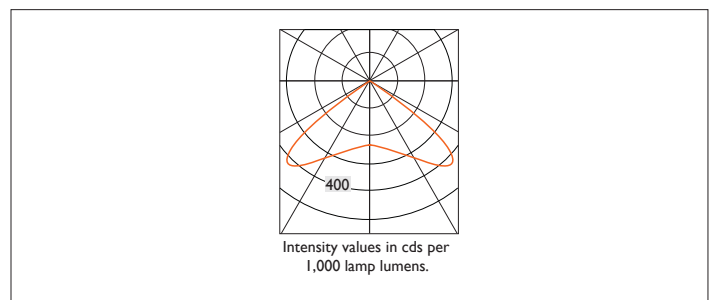

# WAYLIGHT 3 ROUND SURFACE OPEN AREA LENS

WAYLIGHT 3 RS OAL surface mounted with open area lens non maintained emergency unit with a constant current 110 degree wide beam 3W white LED. Complete with charge LED.  
Designed to comply with all of the requirements of BS EN 60598-2-22.

Product Number	D7190
Lamp Type	LED,
Output	197 lumens
Construction	Aluminium / Steel
Finish	White RAL 9010
IP	IP20