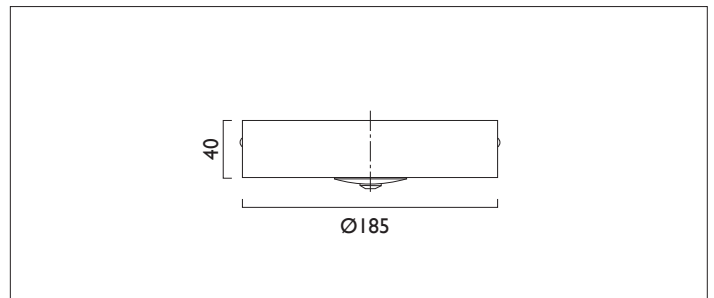

# WAYLIGHT 3 ROUND SURFACE OPEN AREA LENS

WAYLIGHT 3 RS OAL surface mounted with open area lens non maintained emergency unit with a constant current 110 degree wide beam 3W white LED. Complete with charge LED.  
Designed to comply with all of the requirements of BS EN 60598-2-22.

Product Number	D7190
Lamp Type	LED,
Output	197 lumens
Construction	Aluminium / Steel
Finish	White RAL 9010
IP	IP20