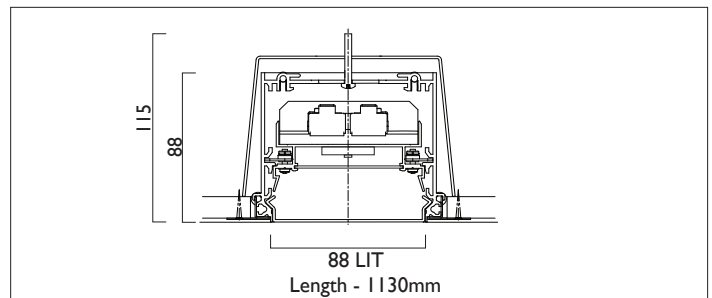

LIGHTLINE LED 88

TRIMLESS

LIGHTLINE LED 88 is suitable for recess mounting in most ceiling types. It consists of an aluminium extruded profile with white RAL9010 ceiling trim as individual modules in various chassis lengths, and comes complete with integral driver. Optical control is provided by a clip in opal diffuser.

Product Number	L3104
Lamp Type	LED, 2560 lumens, 4000K, Ra>80, 17.2W
Construction	Aluminium / Steel / Plastic
Diffuser	Opal
Ceiling Trim	White RAL 9010
IP	IP40
Control	Driver

EN 60598-1
WEE/AE0290TY