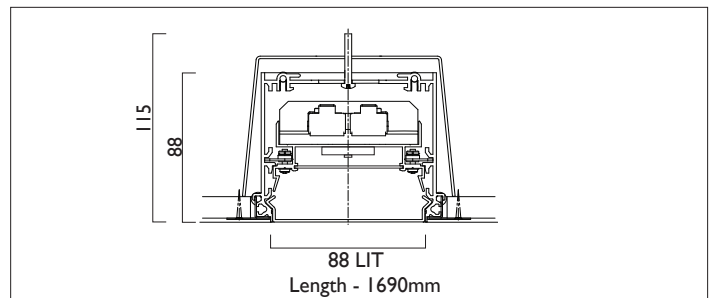

LIGHTLINE LED 88

TRIMLESS

LIGHTLINE LED 88 is suitable for recess mounting in most ceiling types. It consists of an aluminium extruded profile with white RAL9010 ceiling trim as individual modules in various chassis lengths, and comes complete with integral driver. Optical control is provided by a clip in opal diffuser.

Product Number	L3006
Lamp Type	LED, 3720 lumens, 3000K, Ra>80, 25.8W
Construction	Aluminium / Steel / Plastic
Diffuser	Opal
Ceiling Trim	White RAL 9010
IP	IP40
Control	Driver

EN 60598-1
WEE/AE0290TY