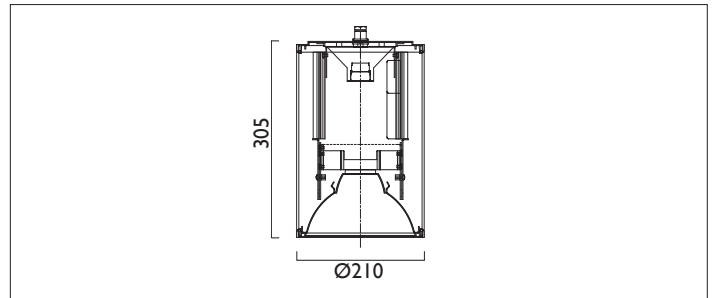

CIVIC 210

CIVIC 210 Surface mounted downlighter with a deep cone satin silver reflector and a choice of beam distribution and silver grey casing (RAL 9006). Driver mounted integrally. Overall diameter 210mm. Height 305mm. 3 Step MacAdam LED.

Product Number	C9752/*Engine
Lamp Type	LED, 3622 lumens, Ra80, 26.8W
Reflector	Satin Silver
Beam Angle	Flood
Construction	Aluminium / Steel / Glass
Finish	Silver Grey
IP	IP44
Control	Driver

EN 60598-1
WEE/AE0290TY