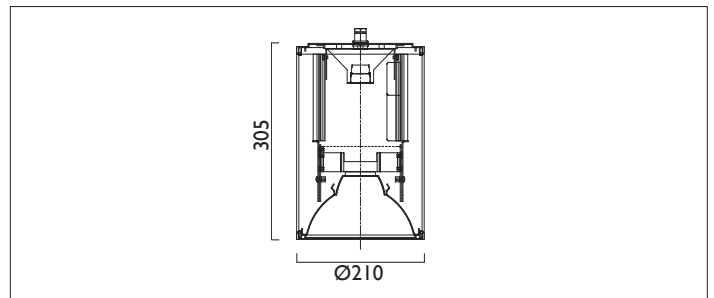

CIVIC 210

CIVIC 210 Surface mounted downlighter with a deep cone satin silver reflector and a choice of beam distribution and silver grey casing (RAL 9006). Driver mounted integrally. Overall diameter 210mm. Height 305mm. 3 Step MacAdam LED.

Product Number	C9752/*Engine
Lamp Type	LED, 3622 lumens, Ra80, 26.8W
Reflector	Satin Silver
Beam Angle	Medium
Construction	Aluminium / Steel / Glass
Finish	Silver Grey
IP	IP44
Control	Driver

EN 60598-1
WEE/AE0290TY