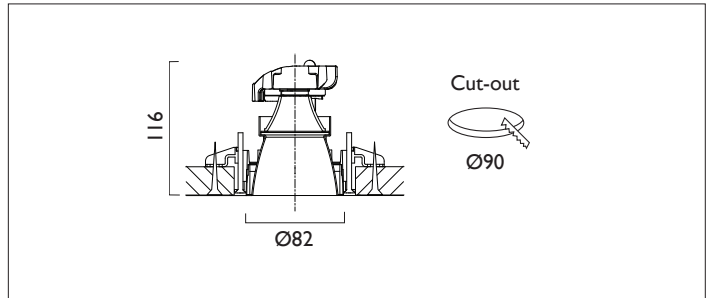

# TRIMLESS VP X82

TRIMLESS VP X82 FIXED Round recessed downlighter, designed for plaster skim ceilings with low glare, deep cone, diffused spectro silver reflector and lens optic.  
Overall diameter 82mm, cut out 90mm diameter. Xicato LED.