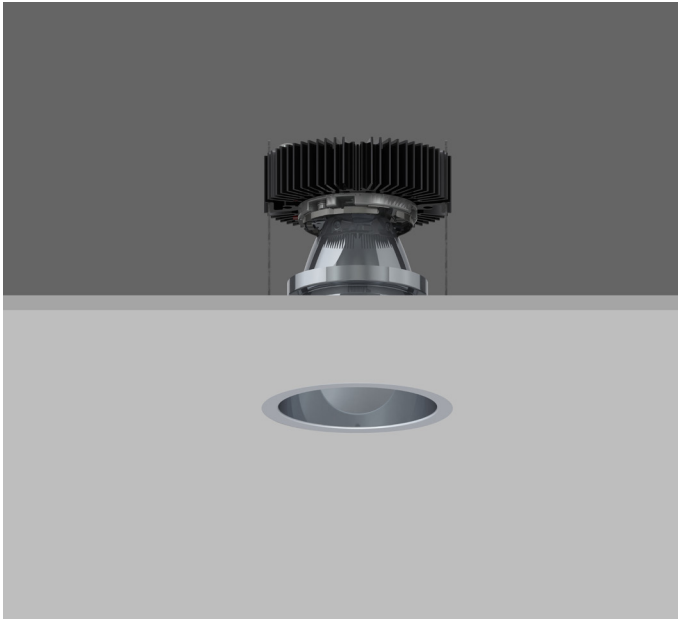

# TRIMLESS VP X82

TRIMLESS VP X82 FIXED Round recessed downlighter, designed for plaster skim ceilings with low glare, deep cone, diffused spectro silver reflector and lens optic.  
Overall diameter 82mm, cut out 90mm diameter. Xicato LED.

Product Number	C4908/*Engine
Lamp Type	Xicato LED, Up to 2000 lumens
Construction	Aluminium / Steel
IP	IP20
Control	Driver

Please Note: For lumen output/power, colour temperature and protocols and appropriate Light Engine should also be specified.