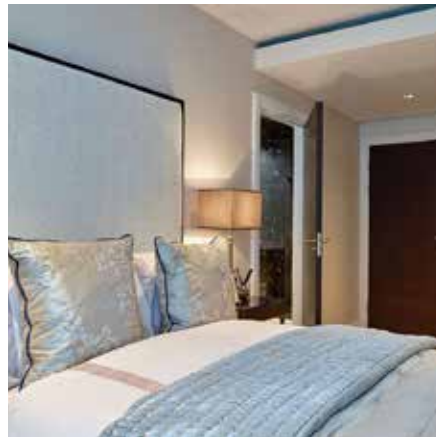

FIXED, DIRECTIONAL, KICK-WALLWASHER, LENS-WALLWASHER DOWNLIGHTERS

Residential projects

- St George Tower, Vauxhall, London
- Clarges Mayfair, London
- Residences, The Shard, London
- One Blackfriars Marketing Suite, London
- BBC White City, London
- One Hyde Park, London
- St George, Mary Datchelor House
- Berkeley Homes, Richmond Upon Thames
- Battersea Reach, London
- St George, Dickens Yard, Ealing, London
- Pan Peninsula, Docklands, London
- Chelsea Village, Stamford Bridge, London
- Kailash Residences, Chennai, India
- Emerald Bay, Johor Bahru, Malaysia
- Private Residences, Gstaad, Switzerland

Student Accommodation

- DLD College, 199 Westminster Bridge Road, London
- Victoria Hall, Wembley
- NIDO Pentonville, London
- NIDO Spitalfields, London
- Latitude, Monk Bridge, Leeds