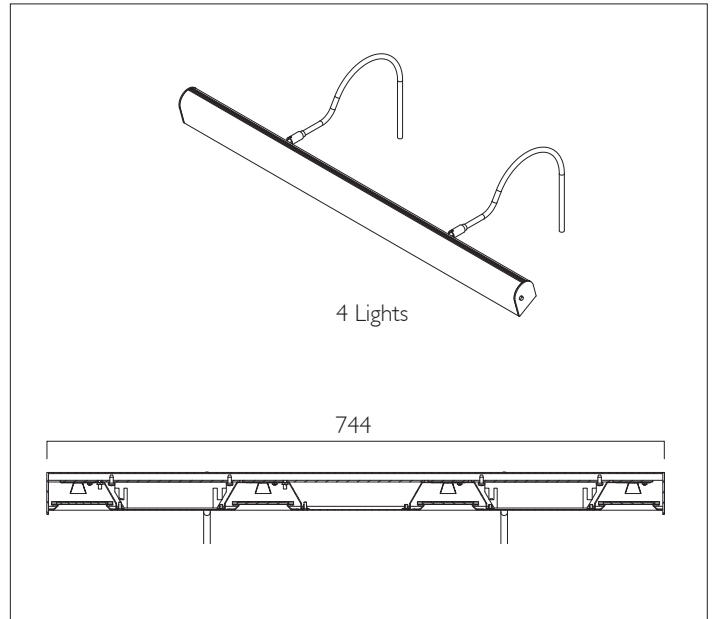

Pro-Art © Picture Light

A high quality extruded aluminium housing with seamless ends mounted from either one or two 'swan neck' support arms, with adjustable and lockable 'knuckle joints'.

Product Number	H0904
Lamp Type	High Quality LEDs, 2700, 3000, 4000K, CRI 97, 50,000 hours L80
Construction	Aluminium / Steel
Glare Control	Black baffle
IP Rating	IP20
Control	Driver