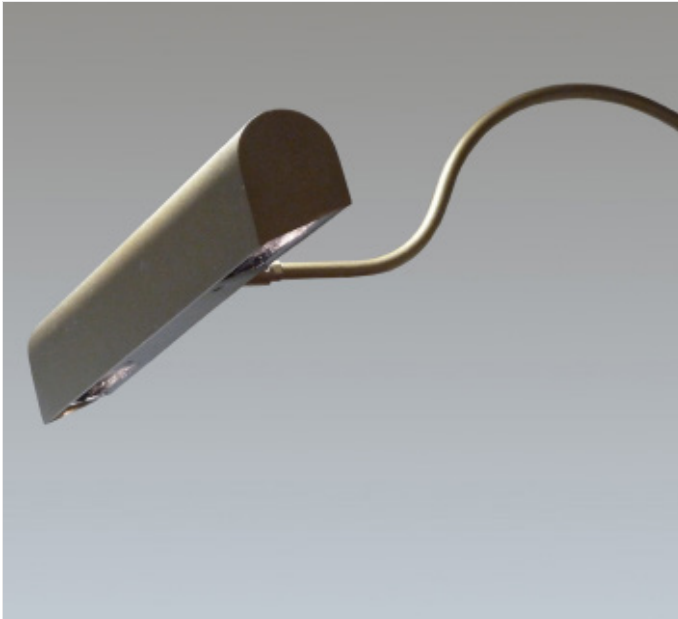

Pro-Art © Picture Light

A high quality extruded aluminium housing with seamless ends mounted from either one or two 'swan neck' support arms, with adjustable and lockable 'knuckle joints'.

Product Number	H0904
Lamp Type	High Quality LEDs, 2700, 3000, 4000K, CRI 97, 50,000 hours L80
Construction	Aluminium / Steel
Glare Control	Black baffle
IP Rating	IP20
Control	Driver

EN 60598-1
WEE/AE0290TY