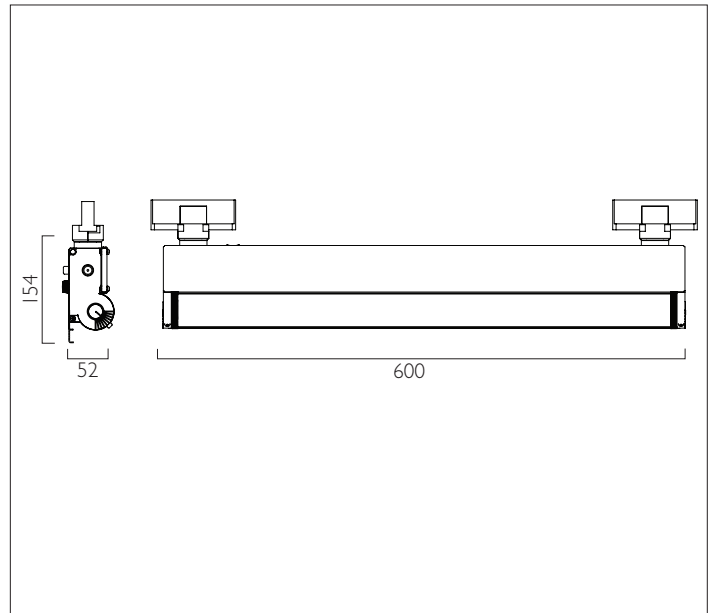

# IKON LED Washlight

IKON LED WASHLIGHT is a multi-solution lighting tool that will meet the needs of any gallery or exhibition space. It is designed to give an even spread of light, has an on-board dimmer, lockable angular adjustment and adjustable spill shield.

Product Number	L7401
Lamp Type	LED CRI >95
Colour Switch	3000K at 2700 lumens or 4000K with 3100 lumens
Energy (LED initial)	(6W-27W) 100 lumens per watt.
Construction	Aluminium / Steel / Plastic
Finish	White RAL 9010
IP	IP20
Control	Integral 1-10V Dimmable Driver
Track Adaptor	2 x 3 Circuit Eutrac