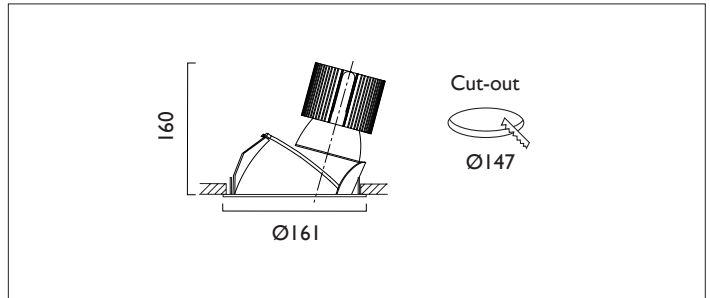

VP X161

LENS WALLWASHER

VP X161 LENS WALLWASHER Round recessed wallwasher with white ceiling trim, low glare, deep cone, diffused spectro silver reflector and lens optic.

Overall diameter 161mm, cut out 147mm diameter. Xicato LED.

| | |
|----------------|-------------------------------|
| Product Number | C4508/*Engine |
| Lamp Type | Xicato LED, Up to 3000 lumens |
| Construction | Aluminium / Steel |
| Ceiling Trim | White RAL 9010 |
| IP | IP20 |
| Control | Driver |