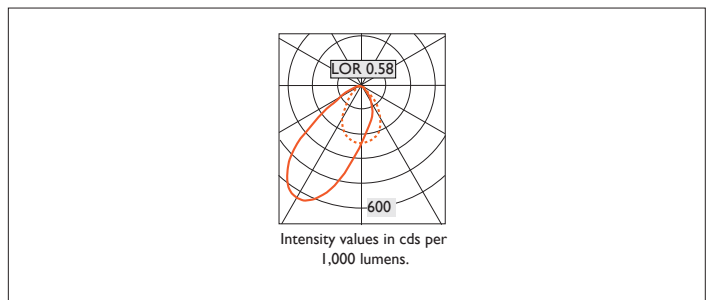

VP X161

LENS WALLWASHER

VP X161 LENS WALLWASHER Round recessed wallwasher with white ceiling trim, low glare, deep cone, diffused spectro silver reflector and lens optic.

Overall diameter 161mm, cut out 147mm diameter. Xicato LED.