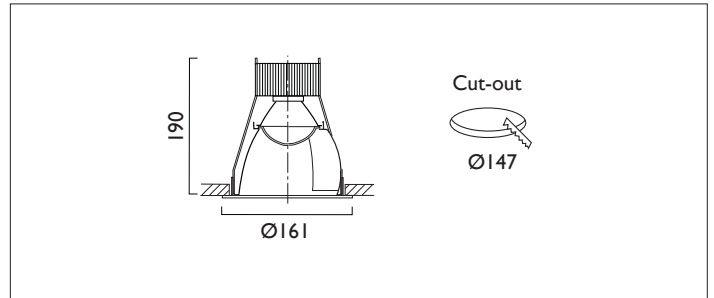

VP X161 KICK WALLWASHER IP44

VP X161 KICK WALLWASHER FIXED Round recessed wallwasher with white ceiling trim, low glare, deep cone, diffused spectro silver reflector and lens optic.
Overall diameter 161mm, cut out 147mm diameter. Xicato LED.

Product Number	F6108/*Engine
Lamp Type	Xicato LED, Up to 4000 lumens
Reflector	Spectro Silver
Beam	Asymmetric
Construction	Aluminium / Steel
Ceiling Trim	White RAL 9010
IP	IP44
Control	Driver

Please Note: For lumen output/power, colour temperature and protocols and appropriate Light Engine should also be specified.