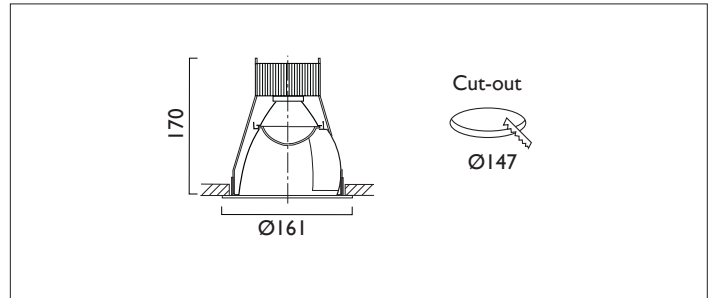

VP X161 KICK WALLWASHER IP44

VP X161 KICK WALLWASHER FIXED Round recessed wallwasher with white ceiling trim and low glare, deep cone, diffused spectro silver reflector and lens optic.
Overall diameter 161mm, cut out 147mm diameter. Xicato LED.

Product Number	C4408/*Engine
Lamp Type	Xicato LED, Up to 2000 lumens
Reflector	Spectro Silver
Beam Angle	Asymmetric
Construction	Aluminium / Steel
Ceiling Trim	White RAL 9010
IP	IP44
Control	Driver

Please Note: For lumen output/power; colour temperature and protocols and appropriate Light Engine should also be specified.