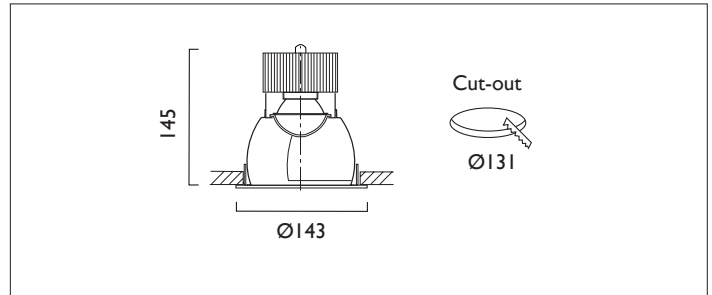

VP X143 CORNER KICK WALLWASHER IP44

VP X143 CORNER KICK WALLWASHER Round recessed wallwasher with white ceiling trim and low glare, deep cone, diffused spectro silver reflector and lens optic.

Overall diameter 143mm, cut out 131mm diameter. Xicato LED.

Product Number	F5508/*Engine
Lamp Type	Xicato LED, Up to 3000 lumens
Construction	Aluminium / Steel
Ceiling Trim	White RAL 9010
IP	IP44
Control	Driver

Please Note: For lumen output/power, colour temperature and protocols and appropriate Light Engine should also be specified.