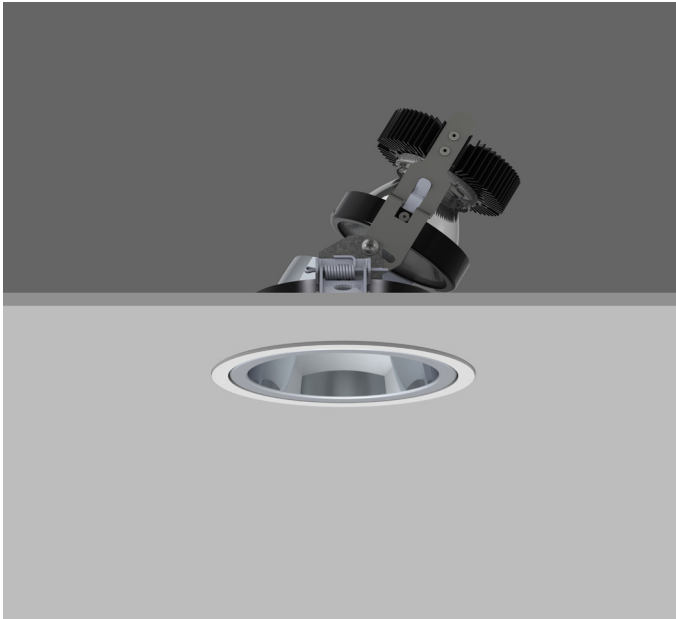

# VP X143 IP44 DIRECTIONAL

VP X143 DIRECTIONAL Round recessed downlighter with white ceiling trim and low glare, deep cone, diffused spectro silver reflector and lens optic. 0-28° lockable tilt, 340° rotation.  
Overall diameter 143mm, cut out 131mm diameter. Xicato LED.

Product Number	F5308/*Engine
Lamp Type	Xicato LED, Up to 3000 lumens
Construction	Aluminium / Steel
Ceiling Trim	White RAL 9010
IP	IP44
Control	Driver

Please Note: For lumen output/power, colour temperature and protocols and appropriate Light Engine should also be specified.