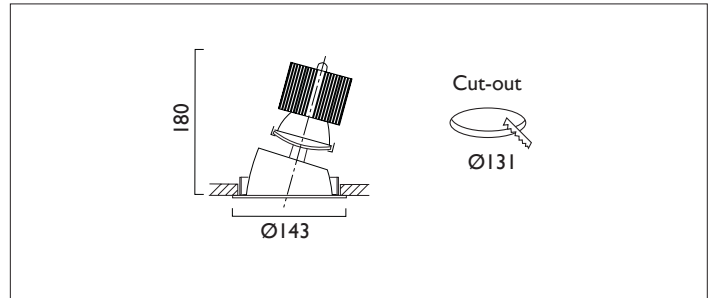

# VP X143 IP44 DIRECTIONAL

VP X143 DIRECTIONAL Round recessed downlighter with white ceiling trim and low glare, deep cone, diffused spectro silver reflector and lens optic. 0-28° lockable tilt, 340° rotation.  
Overall diameter 143mm, cut out 131mm diameter. Xicato LED.

Product Number	F5308/*Engine
Lamp Type	Xicato LED, Up to 3000 lumens
Construction	Aluminium / Steel
Ceiling Trim	White RAL 9010
IP	IP44
Control	Driver

Please Note: For lumen output/power, colour temperature and protocols and appropriate Light Engine should also be specified.