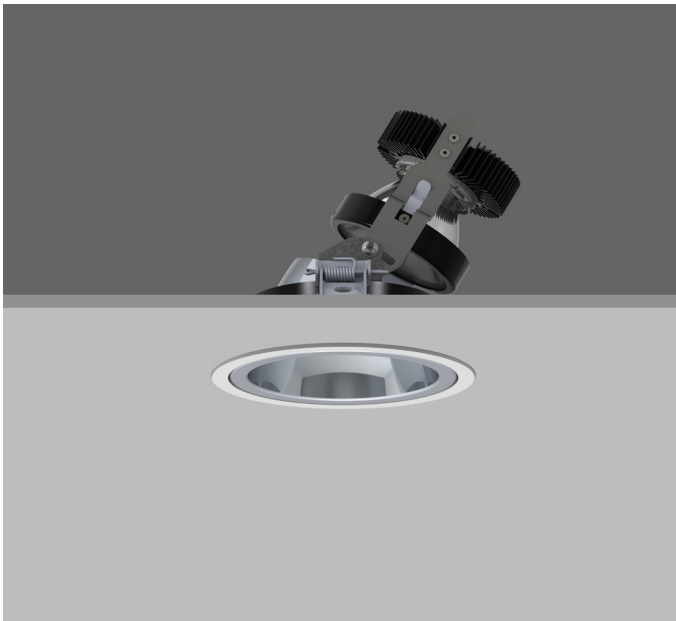

VP X143 IP44

DIRECTIONAL

VP X143 DIRECTIONAL Round recessed downlighter with white ceiling trim and low glare, deep cone, diffused spectro silver reflector and lens optic. 0-28° lockable tilt, 340° rotation.
Overall diameter 143mm, cut out 131mm diameter. Xicato LED.

Product Number	C3608/*Engine
Lamp Type	Xicato LED, Up to 2000 lumens
Construction	Aluminium / Steel
Ceiling Trim	White RAL 9010
IP	IP44
Control	Driver

Please Note: For lumen output/power, colour temperature and protocols and appropriate Light Engine should also be specified.