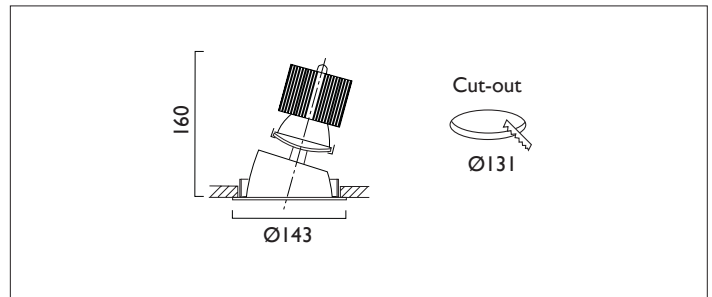

VP X143 IP44

DIRECTIONAL

VP X143 DIRECTIONAL Round recessed downlighter with white ceiling trim and low glare, deep cone, diffused spectro silver reflector and lens optic. 0-28° lockable tilt, 340° rotation.
Overall diameter 143mm, cut out 131mm diameter. Xicato LED.

Product Number	C3608/*Engine
Lamp Type	Xicato LED, Up to 2000 lumens
Construction	Aluminium / Steel
Ceiling Trim	White RAL 9010
IP	IP44
Control	Driver

Please Note: For lumen output/power, colour temperature and protocols and appropriate Light Engine should also be specified.