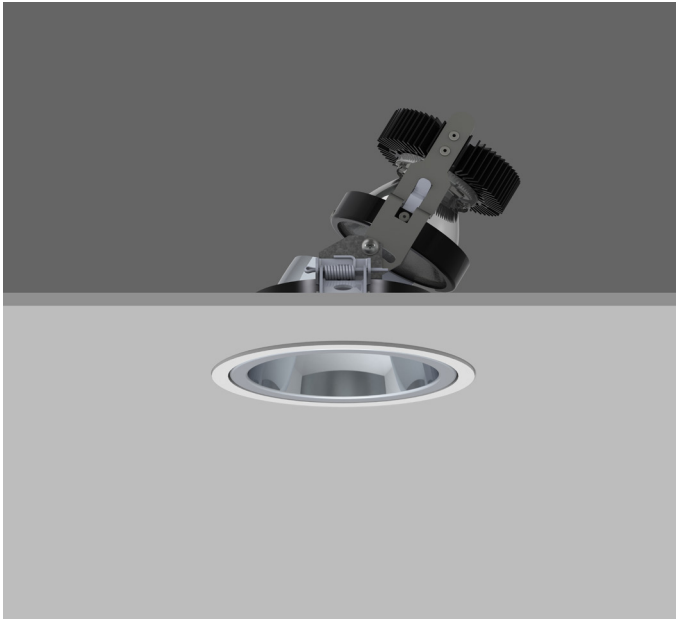

VP X143 DIRECTIONAL

VP X143 DIRECTIONAL Round recessed downlighter with white ceiling trim and low glare, deep cone, diffused spectro silver reflector and lens optic. 0-28° lockable tilt, 340° rotation.
Overall diameter 143mm, cut out 131mm diameter. Xicato LED.

Product Number	C3508/*Engine
Lamp Type	Xicato LED, Up to 2000 lumens
Construction	Aluminium / Steel
Ceiling Trim	White RAL 9010
IP	IP20
Control	Driver

Please Note: For lumen output/power, colour temperature and protocols and appropriate Light Engine should also be specified.