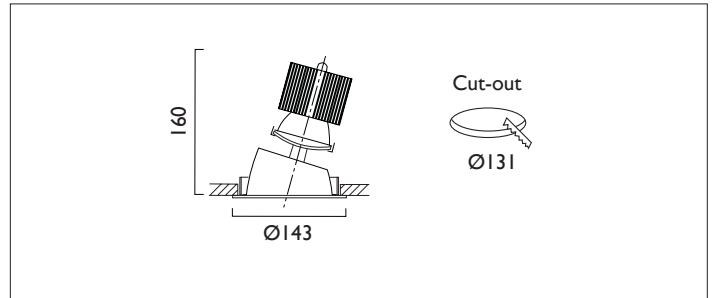

VP X143 DIRECTIONAL

VP X143 DIRECTIONAL Round recessed downlighter with white ceiling trim and low glare, deep cone, diffused spectro silver reflector and lens optic. 0-28° lockable tilt, 340° rotation.
Overall diameter 143mm, cut out 131mm diameter. Xicato LED.

Product Number	C3508/*Engine
Lamp Type	Xicato LED, Up to 2000 lumens
Construction	Aluminium / Steel
Ceiling Trim	White RAL 9010
IP	IP20
Control	Driver

Please Note: For lumen output/power, colour temperature and protocols and appropriate Light Engine should also be specified.