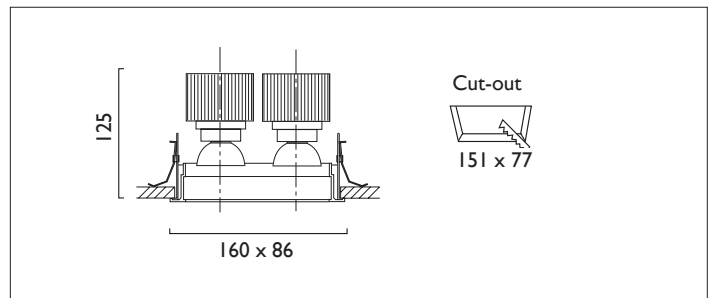

QUAD X86 DOUBLE

QUAD 86 DIRECTIONAL SQUARE OBLONG Recessed downlighter with a choice of ceiling trim, black interior finish and beam distribution. 0-30° tilt, 340° rotation. Overall dimension 86mm x 86mm, cut out 77 x 77mm. Xicato LED.

Product Number	D9820/*Engine
Lamp Type	Xicato LED, Up to 2 x 1300 lumens
Beam Angle	20°
Construction	Aluminium / Steel
Ceiling Trim	Black
IP	IP44
Control	Driver

Please Note: For lumen output/power, colour temperature and protocols and appropriate Light Engine should also be specified.