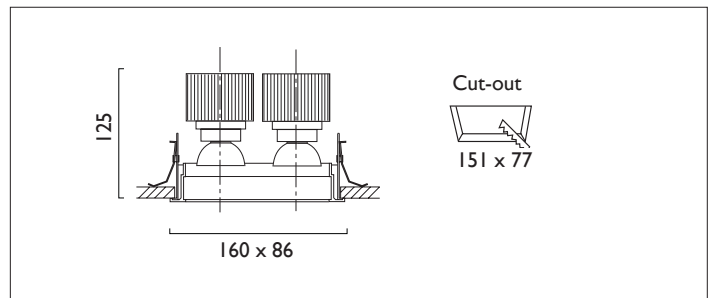

# QUAD X86 DOUBLE

QUAD 86 DIRECTIONAL SQUARE OBLONG Recessed downlighter with a choice of ceiling trim, black interior finish and beam distribution. 0-30° tilt, 340° rotation. Overall dimension 86mm x 86mm, cut out 77 x 77mm. Xicato LED.

Product Number	C2120/*Engine
Lamp Type	Xicato LED, Up to 2 x 1300 lumens
Beam Angle	20°
Construction	Aluminium / Steel
Ceiling Trim	White RAL 9010
IP	IP20
Control	Driver

Please Note: For lumen output/power, colour temperature and protocols and appropriate Light Engine should also be specified.