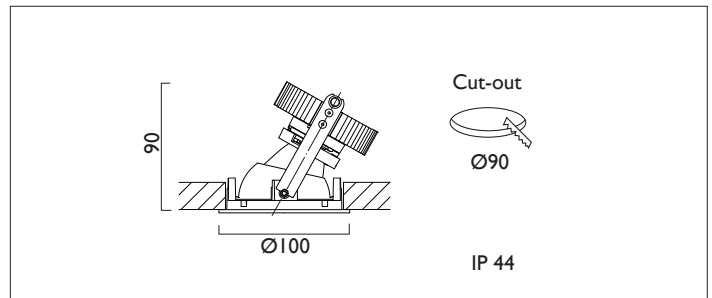

AMBIANCE X100 DIRECTIONAL IP44

AMBIANCE X100 with Xicato LED recessed directional downlighter with deep cone reflector finished in satin silver; with clear glass cover and white ceiling trim. Adjustable 0-30° tilt. Lockable. Overall diameter 100mm, cut out 90mm.

For lumen output/power, colour temperature and protocols an appropriate Light Engine should also be specified.

Product Number	C0622/*Light Engine
Lamp Type	Xicato LED, Up to 1300 lumens
Reflector	Satin Silver
Beam Angle	20°
Construction	Aluminium / Steel / Glass
Ceiling Trim	White RAL 9010
IP	IP44
Control	Driver