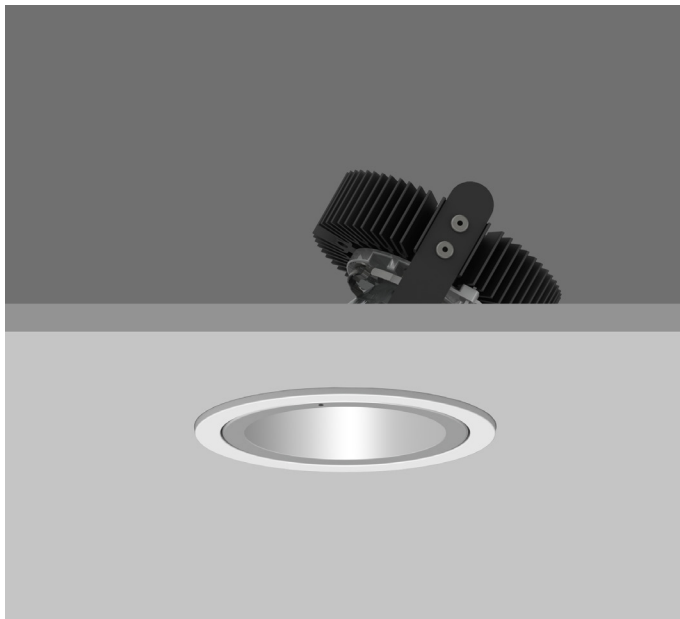

AMBIANCE X100 DIRECTIONAL IP44

AMBIANCE X100 with Xicato LED recessed directional downlighter with deep cone reflector finished in satin silver; with clear glass cover and white ceiling trim. Adjustable 0-30° tilt. Lockable. Overall diameter 100mm, cut out 90mm.

For lumen output/power, colour temperature and protocols an appropriate Light Engine should also be specified.

Product Number	C0622/*Light Engine
Lamp Type	Xicato LED, Up to 1300 lumens
Reflector	Satin Silver
Beam Angle	20°
Construction	Aluminium / Steel / Glass
Ceiling Trim	White RAL 9010
IP	IP44
Control	Driver

Please Note: For lumen output/power, colour temperature and protocols and appropriate Light Engine should also be specified.

*Light Engine Specification

Xicato 9mm XTM 50,000 hours >Ra80

07A	---	720 lm	7.4W	97 lm/w	350mA
09A	---	965 lm	10.9W	89 lm/w	500mA
13A	---	1300 lm	15.6W	83 lm/w	700mA