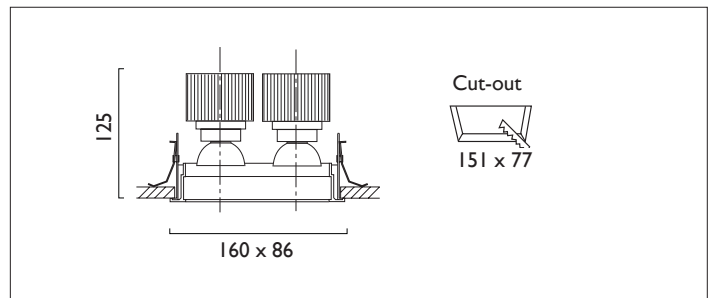

# QUAD X86 DOUBLE

QUAD 86 DIRECTIONAL SQUARE OBLONG Recessed downlighter with a choice of ceiling trim, black interior finish and beam distribution. 0-30° tilt, 340° rotation. Overall dimension 86mm x 86mm, cut out 77 x 77mm. Xicato LED.

Product Number	D9840/*Engine
Lamp Type	Xicato LED, Up to 2 x 2000 lumens
Beam Angle	40°
Construction	Aluminium / Steel
Ceiling Trim	Black
IP	IP44
Control	Driver

Please Note: For lumen output/power, colour temperature and protocols and appropriate Light Engine should also be specified.