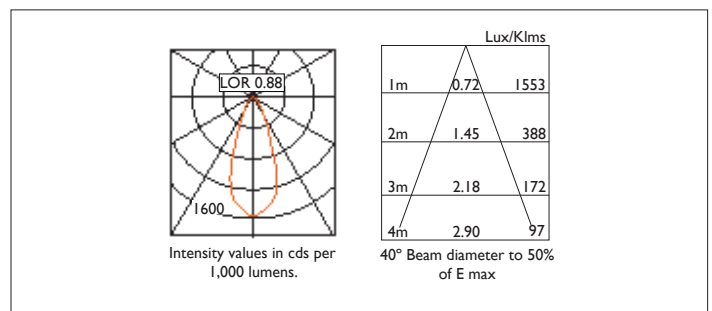

# QUAD X86 DOUBLE

QUAD 86 DIRECTIONAL SQUARE OBLONG Recessed downlighter with a choice of ceiling trim, black interior finish and beam distribution. 0-30° tilt, 340° rotation. Overall dimension 86mm x 86mm, cut out 77 x 77mm. Xicato LED.

Product Number	D9840/*Engine
Lamp Type	Xicato LED, Up to 2 x 2000 lumens
Beam Angle	40°
Construction	Aluminium / Steel
Ceiling Trim	Black
IP	IP44
Control	Driver

Please Note: For lumen output/power, colour temperature and protocols and appropriate Light Engine should also be specified.

### \*Light Engine Specification

Xicato XTM L80 50,000 hours >Ra80

07A	720 lm	4.5W	160 lm/w	350mA
09A	965 lm	6.6W	146 lm/w	500mA
13A	1300 lm	9.5W	137 lm/w	700mA
14A	1490 lm	10.6W	141 lm/w	500mA
20A	2000 lm	15.2W	131 lm/w	700mA