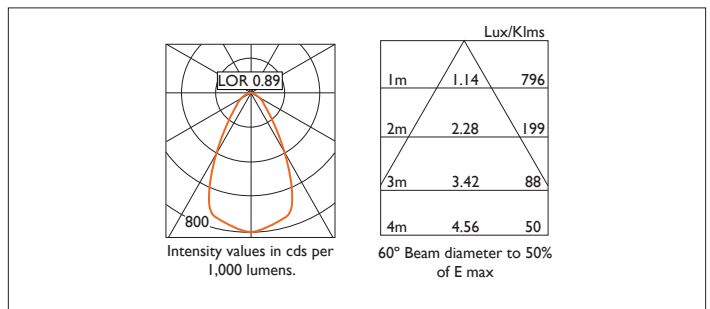

QUAD X86 DOUBLE

QUAD 86 DIRECTIONAL SQUARE OBLONG Recessed downlighter with a choice of ceiling trim, black interior finish and beam distribution. 0-30° tilt, 340° rotation. Overall dimension 86mm x 86mm, cut out 77 x 77mm. Xicato LED.

Product Number	D9760/*Engine
Lamp Type	Xicato LED, Up to 2 x 2000 lumens
Beam Angle	60°
Construction	Aluminium / Steel
Ceiling Trim	Black
IP	IP20
Control	Driver

Please Note: For lumen output/power, colour temperature and protocols and appropriate Light Engine should also be specified.