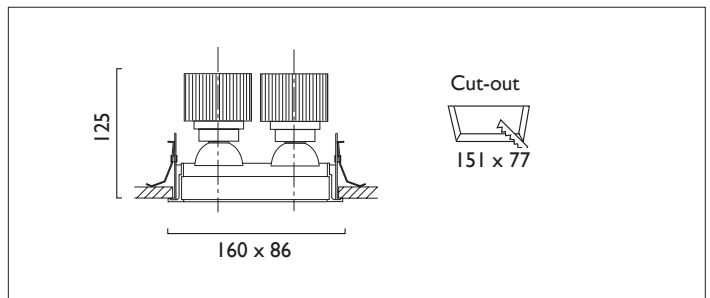

QUAD X86 DOUBLE

QUAD 86 DIRECTIONAL SQUARE OBLONG Recessed downlighter with a choice of ceiling trim, black interior finish and beam distribution. 0-30° tilt, 340° rotation. Overall dimension 86mm x 86mm, cut out 77 x 77mm. Xicato LED.

Product Number	D9760/*Engine
Lamp Type	Xicato LED, Up to 2 x 2000 lumens
Beam Angle	60°
Construction	Aluminium / Steel
Ceiling Trim	Black
IP	IP20
Control	Driver

Please Note: For lumen output/power, colour temperature and protocols and appropriate Light Engine should also be specified.