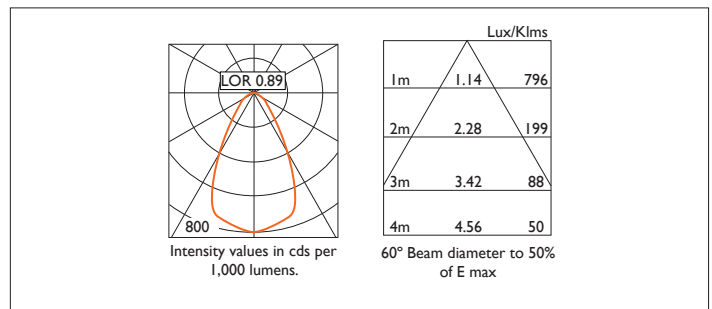

QUAD X86

QUAD 86 DIRECTIONAL SQUARE Recessed downlighter with a choice of ceiling trim, black interior finish and beam distribution. 0-30° tilt, 340° rotation. Overall dimension 86mm x 86mm, cut out 77 x 77mm. Xicato LED.

Product Number	C1960/*Engine
Lamp Type	Xicato LED, Up to 2000 lumens
Beam Angle	60°
Construction	Aluminium / Steel
Ceiling Trim	White RAL 9010
IP	IP20
Control	Driver

Please Note: For lumen output/power, colour temperature and protocols and appropriate Light Engine should also be specified.