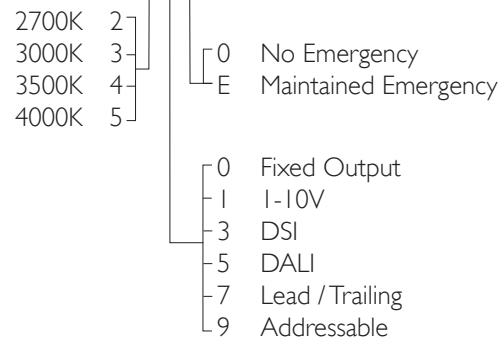

QUAD X86

QUAD 86 DIRECTIONAL SQUARE Recessed downlighter with a choice of ceiling trim, black interior finish and beam distribution. 0-30° tilt, 340° rotation. Overall dimension 86mm x 86mm, cut out 77 x 77mm. Xicato LED.

Product Number	C1960/*Engine
Lamp Type	Xicato LED, Up to 2000 lumens
Beam Angle	60°
Construction	Aluminium / Steel
Ceiling Trim	White RAL 9010
IP	IP20
Control	Driver

Please Note: For lumen output/power, colour temperature and protocols and appropriate Light Engine should also be specified.

*Light Engine Specification

Xicato XTM L80 50,000 hours >Ra80

Model	Lumen Output	Power (W)	lm/w	Current (mA)
07A	720 lm	4.5W	160 lm/w	350mA
09A	965 lm	6.6W	146 lm/w	500mA
13A	1300 lm	9.5W	137 lm/w	700mA
14A	1490 lm	10.6W	141 lm/w	500mA
20A	2000 lm	15.2W	131 lm/w	700mA