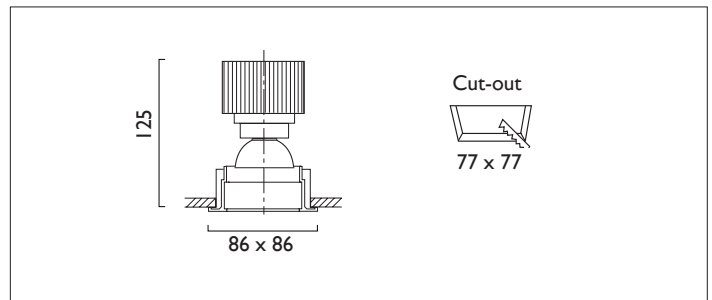

QUAD X86

QUAD 86 DIRECTIONAL SQUARE Recessed downlighter with a choice of ceiling trim, black interior finish and beam distribution. 0-30° tilt, 340° rotation. Overall dimension 86mm x 86mm, cut out 77 x 77mm. Xicato LED.

Product Number	C1960/*Engine
Lamp Type	Xicato LED, Up to 2000 lumens
Beam Angle	60°
Construction	Aluminium / Steel
Ceiling Trim	White RAL 9010
IP	IP20
Control	Driver

Please Note: For lumen output/power, colour temperature and protocols and appropriate Light Engine should also be specified.