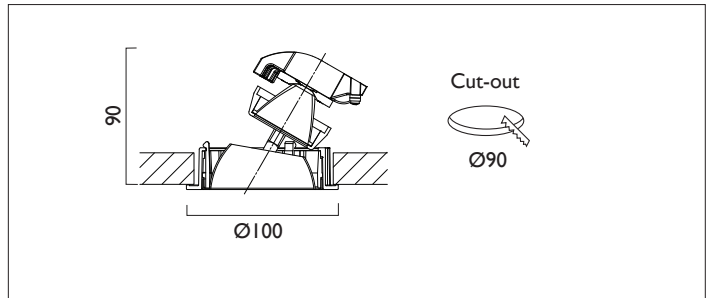

AMBIANCE LI00 DIRECTIONAL

AMBIANCE LI00 DIRECTIONAL Round recessed downlighter with standard white ceiling trim and a choice of deep cone reflector finish and beam distribution.

Overall diameter 100mm, cut out 90mm diameter.
3 Step MacAdam LED.

Product Number	CI165/*Engine
Lamp Type	3 Step MacAdam LED, Up to 1257 lumens
Reflector	Gold
Beam Angle	60°
Construction	Aluminium / Steel
Ceiling Trim	White RAL 9010
IP	IP20
Control	Driver

Please Note: For lumen output/power, colour temperature and protocols and appropriate Light Engine should also be specified.