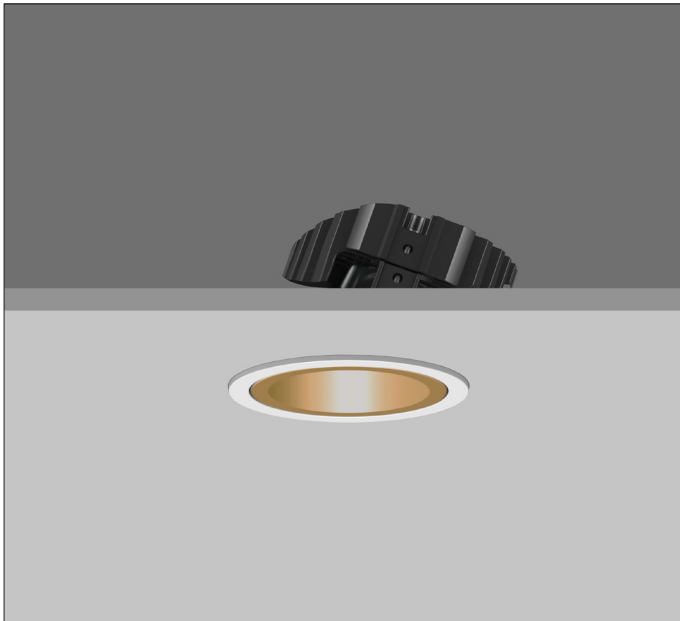

AMBIANCE LI00 DIRECTIONAL

AMBIANCE LI00 DIRECTIONAL Round recessed downlighter with standard white ceiling trim and a choice of deep cone reflector finish and beam distribution.

Overall diameter 100mm, cut out 90mm diameter.
3 Step MacAdam LED.

Product Number	CI165/*Engine
Lamp Type	3 Step MacAdam LED, Up to 1257 lumens
Reflector	Gold
Beam Angle	60°
Construction	Aluminium / Steel
Ceiling Trim	White RAL 9010
IP	IP20
Control	Driver

Please Note: For lumen output/power, colour temperature and protocols and appropriate Light Engine should also be specified.

*Light Engine Specification
3 STEP MacADAM 50,000 hours >Ra80

090	904 lm	6.2W	145lm/W	180mA
100	1084 lm	7.8W	128lm/W	220mA
120	1257 lm	9.3W	129lm/W	260mA

2700K	2	0	No Emergency
3000K	3	E	Maintained Emergency
4000K	5	0	Fixed Non Dimmable
		1	1-10V
		5	DALI
		7	Lead / Trailing
		9	Addressable Inverter & Driver
		E	Maintained Emergency