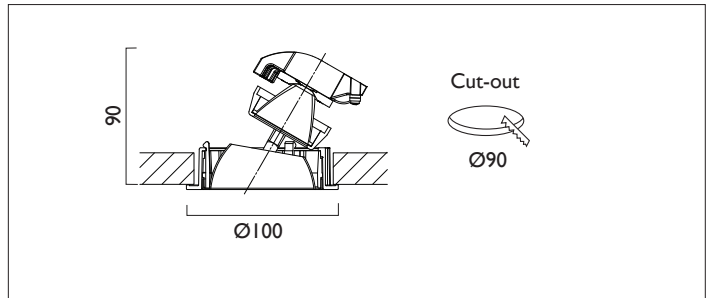

AMBIANCE LI00 DIRECTIONAL

AMBIANCE LI00 DIRECTIONAL Round recessed downlighter with standard white ceiling trim and a choice of deep cone reflector finish and beam distribution.

Overall diameter 100mm, cut out 90mm diameter.
3 Step MacAdam LED.

Product Number	CI144/*Engine
Lamp Type	3 Step MacAdam LED, Up to 1257 lumens
Reflector	White
Beam Angle	38°
Construction	Aluminium / Steel
Ceiling Trim	White RAL 9010
IP	IP20
Control	Driver

Please Note: For lumen output/power, colour temperature and protocols and appropriate Light Engine should also be specified.