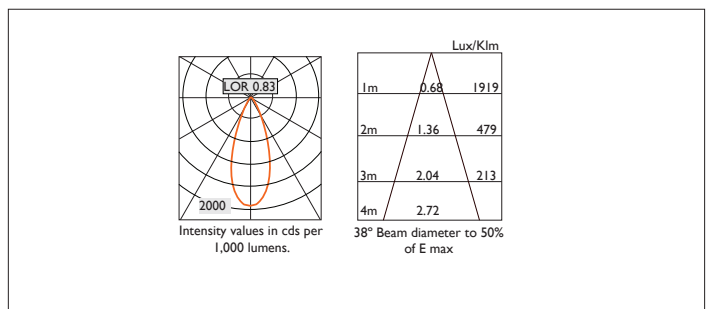

AMBIANCE LI00 DIRECTIONAL

AMBIANCE LI00 DIRECTIONAL Round recessed downlighter with standard white ceiling trim and a choice of deep cone reflector finish and beam distribution.

Overall diameter 100mm, cut out 90mm diameter.
3 Step MacAdam LED.

Product Number	CI144/*Engine
Lamp Type	3 Step MacAdam LED, Up to 1257 lumens
Reflector	White
Beam Angle	38°
Construction	Aluminium / Steel
Ceiling Trim	White RAL 9010
IP	IP20
Control	Driver

Please Note: For lumen output/power, colour temperature and protocols and appropriate Light Engine should also be specified.