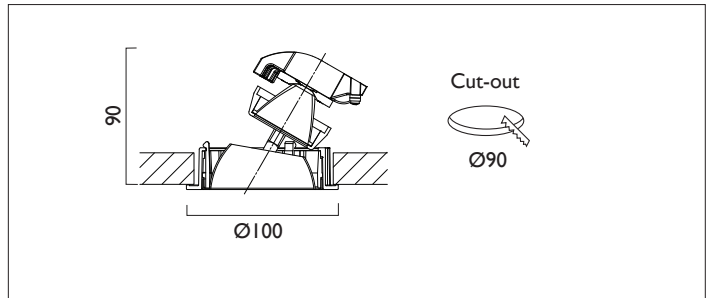

AMBIANCE LI00 DIRECTIONAL

AMBIANCE LI00 DIRECTIONAL Round recessed downlighter with standard white ceiling trim and a choice of deep cone reflector finish and beam distribution.

Overall diameter 100mm, cut out 90mm diameter.
3 Step MacAdam LED.

Product Number	CI143/*Engine
Lamp Type	3 Step MacAdam LED, Up to 1257 lumens
Reflector	Black
Beam Angle	38°
Construction	Aluminium / Steel
Ceiling Trim	White RAL 9010
IP	IP20
Control	Driver

Please Note: For lumen output/power, colour temperature and protocols and appropriate Light Engine should also be specified.