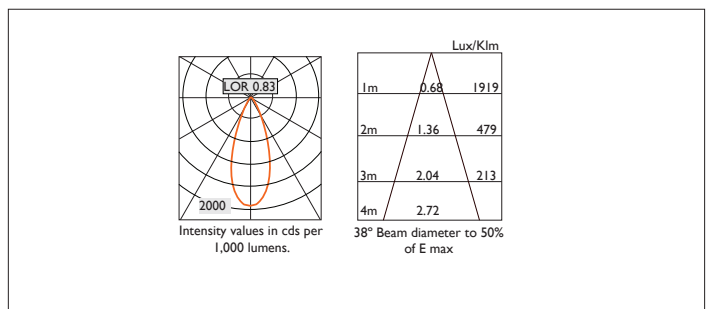

AMBIANCE LI00 DIRECTIONAL

AMBIANCE LI00 DIRECTIONAL Round recessed downlighter with standard white ceiling trim and a choice of deep cone reflector finish and beam distribution.

Overall diameter 100mm, cut out 90mm diameter.
3 Step MacAdam LED.