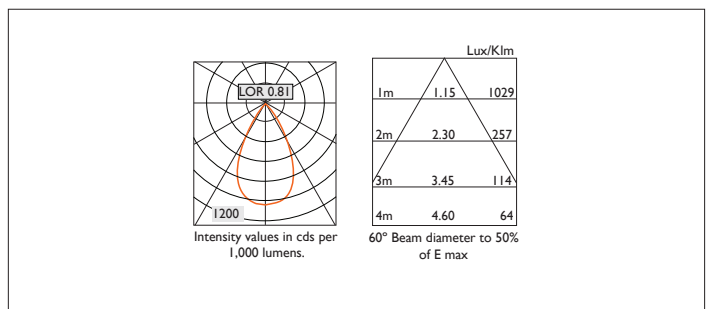

# AMBIANCE LI00 DIRECTIONAL

AMBIANCE LI00 DIRECTIONAL Round recessed downlighter with standard white ceiling trim and a choice of deep cone reflector finish and beam distribution.

Overall diameter 100mm, cut out 90mm diameter.  
3 Step MacAdam LED.