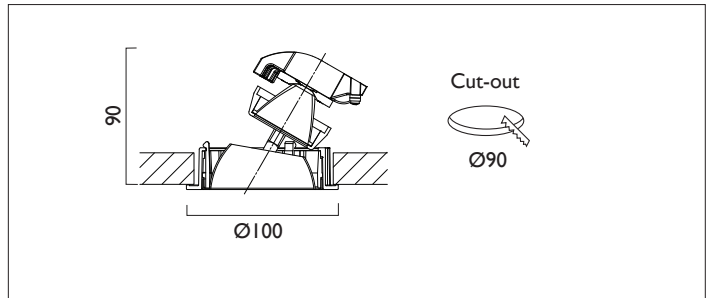

# AMBIANCE LI00 DIRECTIONAL

AMBIANCE LI00 DIRECTIONAL Round recessed downlighter with standard white ceiling trim and a choice of deep cone reflector finish and beam distribution.

Overall diameter 100mm, cut out 90mm diameter.  
3 Step MacAdam LED.

Product Number	CI162/*Engine
Lamp Type	3 Step MacAdam LED, Up to 1257 lumens
Reflector	Satin Silver
Beam Angle	60°
Construction	Aluminium / Steel
Ceiling Trim	White RAL 9010
IP	IP20
Control	Driver

Please Note: For lumen output/power, colour temperature and protocols and appropriate Light Engine should also be specified.