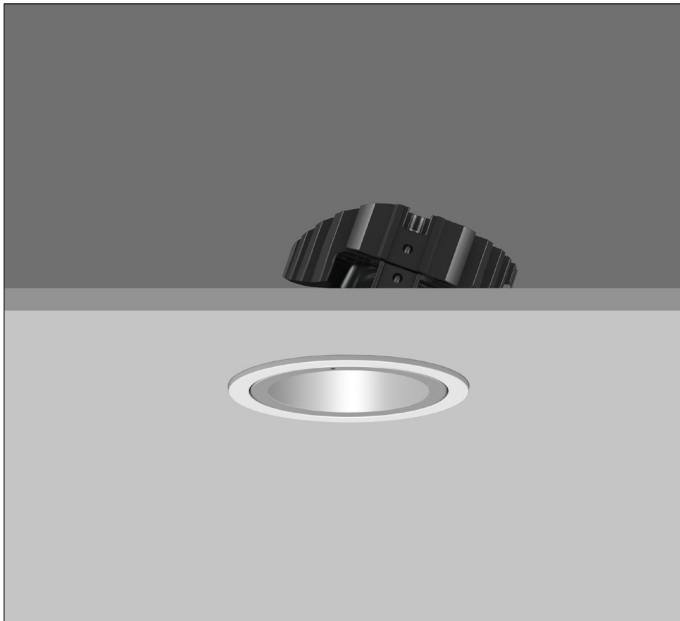

# AMBIANCE LI00 DIRECTIONAL

AMBIANCE LI00 DIRECTIONAL Round recessed downlighter with standard white ceiling trim and a choice of deep cone reflector finish and beam distribution.

Overall diameter 100mm, cut out 90mm diameter.  
3 Step MacAdam LED.

Product Number	CI162/*Engine
Lamp Type	3 Step MacAdam LED, Up to 1257 lumens
Reflector	Satin Silver
Beam Angle	60°
Construction	Aluminium / Steel
Ceiling Trim	White RAL 9010
IP	IP20
Control	Driver

Please Note: For lumen output/power, colour temperature and protocols and appropriate Light Engine should also be specified.