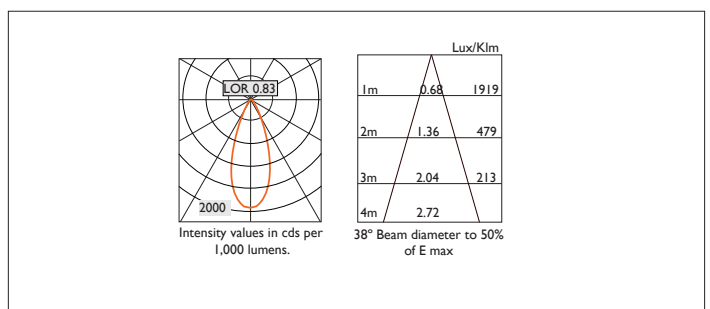

# AMBIANCE LI00

AMBIANCE LI00 FIXED Round recessed downlighter with standard white ceiling trim and a choice of deep cone reflector finish and beam distribution. Overall diameter 100mm, cut out 90mm diameter. 3 Step MacAdam LED.

Product Number	C0944/*Engine
Lamp Type	3 Step MacAdam LED, Up to 1257 lumens
Reflector	White
Beam Angle	38°
Construction	Aluminium / Steel
Ceiling Trim	White RAL 9010
IP	IP20
Control	Driver

Please Note: For lumen output/power, colour temperature and protocols and appropriate Light Engine should also be specified.