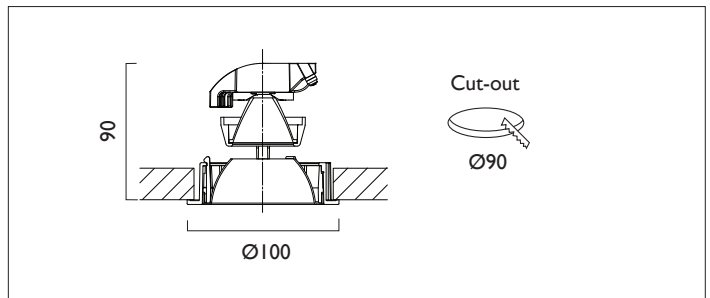

# AMBIANCE LI00

AMBIANCE LI00 FIXED Round recessed downlighter with standard white ceiling trim and a choice of deep cone reflector finish and beam distribution. Overall diameter 100mm, cut out 90mm diameter. 3 Step MacAdam LED.

Product Number	C0944/*Engine
Lamp Type	3 Step MacAdam LED, Up to 1257 lumens
Reflector	White
Beam Angle	38°
Construction	Aluminium / Steel
Ceiling Trim	White RAL 9010
IP	IP20
Control	Driver

Please Note: For lumen output/power, colour temperature and protocols and appropriate Light Engine should also be specified.