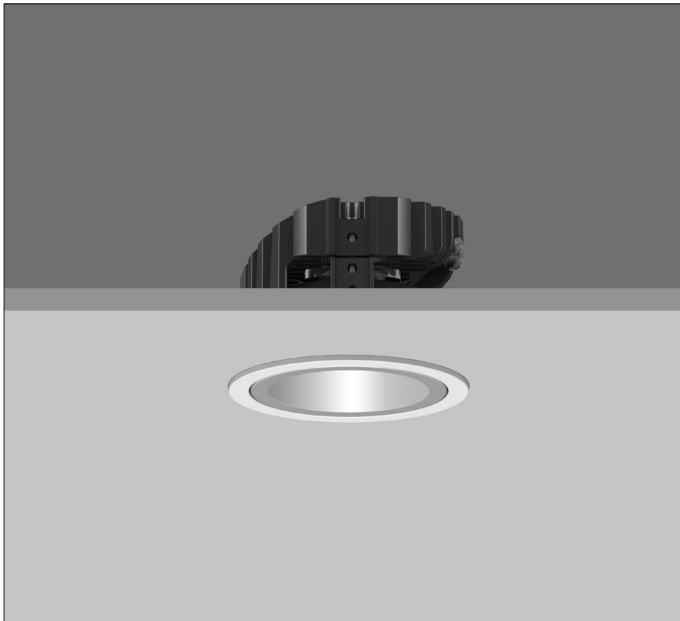

AMBIANCE LI00

AMBIANCE LI00 FIXED Round recessed downlighter with standard white ceiling trim and a choice of deep cone reflector finish and beam distribution. Overall diameter 100mm, cut out 90mm diameter. 3 Step MacAdam LED.

Product Number	C0962/*Engine
Lamp Type	3 Step MacAdam LED, Up to 1257 lumens
Reflector	Satin Silver
Beam Angle	60°
Construction	Aluminium / Steel
Ceiling Trim	White RAL 9010
IP	IP20
Control	Driver

Please Note: For lumen output/power, colour temperature and protocols and appropriate Light Engine should also be specified.

*Light Engine Specification
3 STEP MacADAM 50,000 hours >Ra80

090	---	904 lm	6.2W	145lm/W	180mA
100	---	1084 lm	7.8W	128lm/W	220mA
120	---	1257 lm	9.3W	129lm/W	260mA

2700K	2	0	No Emergency
3000K	3	E	Maintained Emergency
4000K	5	0	Fixed Non Dimmable
		1	1-10V
		5	DALI
		7	Lead / Trailing
		9	Addressable Inverter & Driver
		E	Maintained Emergency