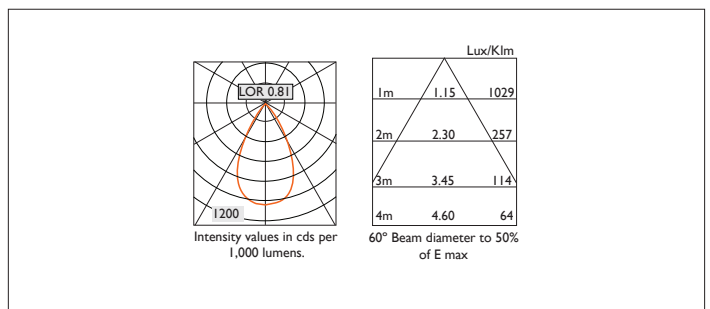

AMBIANCE LI00

AMBIANCE LI00 FIXED Round recessed downlighter with standard white ceiling trim and a choice of deep cone reflector finish and beam distribution. Overall diameter 100mm, cut out 90mm diameter. 3 Step MacAdam LED.

Product Number	C0962/*Engine
Lamp Type	3 Step MacAdam LED, Up to 1257 lumens
Reflector	Satin Silver
Beam Angle	60°
Construction	Aluminium / Steel
Ceiling Trim	White RAL 9010
IP	IP20
Control	Driver

Please Note: For lumen output/power, colour temperature and protocols and appropriate Light Engine should also be specified.