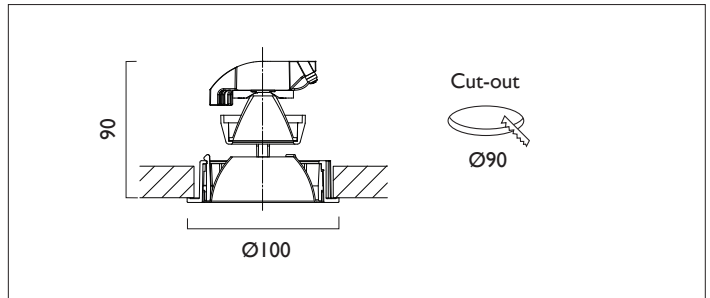

AMBIANCE LI00

AMBIANCE LI00 FIXED Round recessed downlighter with standard white ceiling trim and a choice of deep cone reflector finish and beam distribution. Overall diameter 100mm, cut out 90mm diameter. 3 Step MacAdam LED.

Product Number	C0962/*Engine
Lamp Type	3 Step MacAdam LED, Up to 1257 lumens
Reflector	Satin Silver
Beam Angle	60°
Construction	Aluminium / Steel
Ceiling Trim	White RAL 9010
IP	IP20
Control	Driver

Please Note: For lumen output/power, colour temperature and protocols and appropriate Light Engine should also be specified.