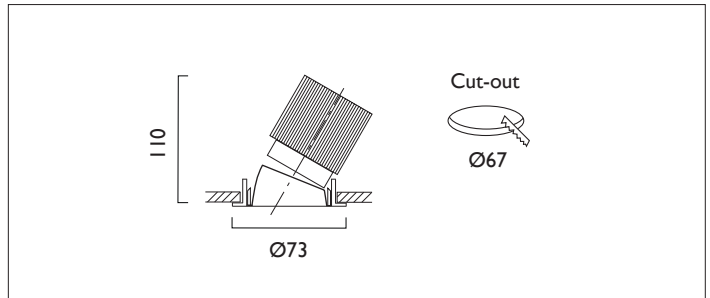

Ambiance L73 Directional

AMBIANCE L73 DIRECTIONAL Round recessed downlighter with standard white ceiling trim and a choice of deep cone reflector finish and beam distribution. 0-25° tilt. Overall diameter 73mm, cut out 67mm diameter. 3 Step MacAdam LED.

Product Number	C0235/*Engine
Lamp Type	3 Step MacAdam LED, Up to 1084 lms
Reflector	Gold
Beam Angle	28°
Construction	Aluminium / Steel
Ceiling Trim	White RAL 9010
IP	IP20
Control	Driver

Please Note: For lumen output/power, colour temperature and protocols and appropriate Light Engine should also be specified.