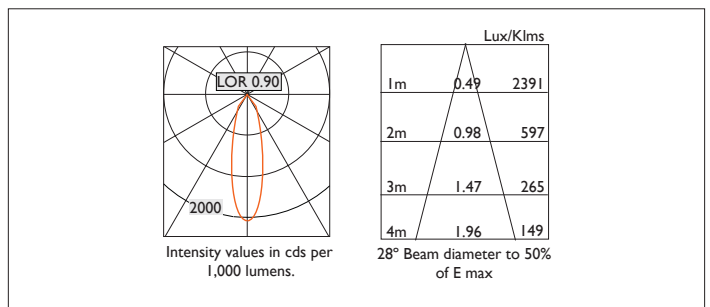

Ambiance L73 Directional

AMBIANCE L73 DIRECTIONAL Round recessed downlighter with standard white ceiling trim and a choice of deep cone reflector finish and beam distribution. 0-25° tilt. Overall diameter 73mm, cut out 67mm diameter. 3 Step MacAdam LED.

Product Number	C0235/*Engine
Lamp Type	3 Step MacAdam LED, Up to 1084 lms
Reflector	Gold
Beam Angle	28°
Construction	Aluminium / Steel
Ceiling Trim	White RAL 9010
IP	IP20
Control	Driver

Please Note: For lumen output/power, colour temperature and protocols and appropriate Light Engine should also be specified.