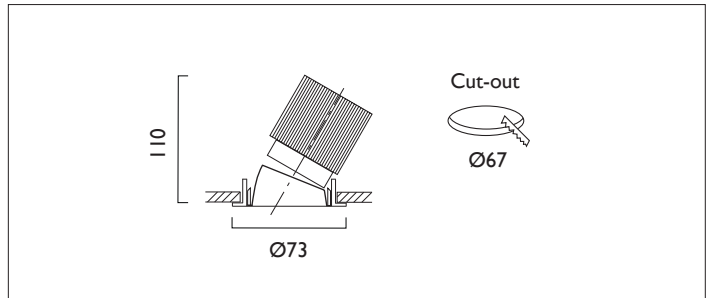

Ambiance L73 Directional

AMBIANCE L73 DIRECTIONAL Round recessed downlighter with standard white ceiling trim and a choice of deep cone reflector finish and beam distribution. 0-25° tilt. Overall diameter 73mm, cut out 67mm diameter. 3 Step MacAdam LED.

Product Number	C0233/*Engine
Lamp Type	3 Step MacAdam LED, Up to 1084 lms
Reflector	Black
Beam Angle	28°
Construction	Aluminium / Steel
Ceiling Trim	White RAL 9010
IP	IP20
Control	Driver

Please Note: For lumen output/power, colour temperature and protocols and appropriate Light Engine should also be specified.