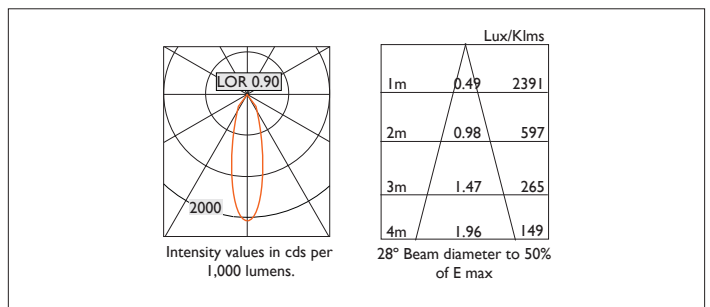

Ambiance L73 Directional

AMBIANCE L73 DIRECTIONAL Round recessed downlighter with standard white ceiling trim and a choice of deep cone reflector finish and beam distribution. 0-25° tilt. Overall diameter 73mm, cut out 67mm diameter. 3 Step MacAdam LED.

Product Number	C0233/*Engine
Lamp Type	3 Step MacAdam LED, Up to 1084 lms
Reflector	Black
Beam Angle	28°
Construction	Aluminium / Steel
Ceiling Trim	White RAL 9010
IP	IP20
Control	Driver

Please Note: For lumen output/power, colour temperature and protocols and appropriate Light Engine should also be specified.