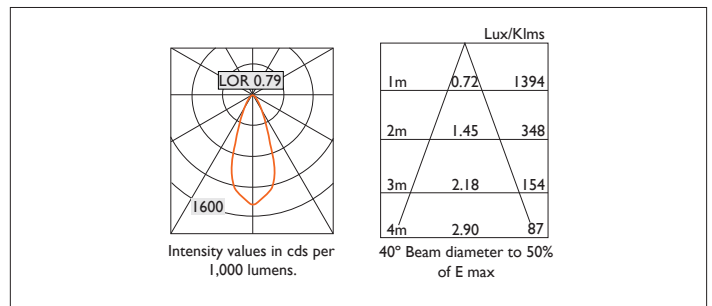

AMBIANCE X100 IP44

AMBIANCE X100 with Xicato LED recessed downlighter with deep cone reflector finished in black, with clear glass cover and white ceiling trim. Overall diameter 100mm, cut out 90mm.

For lumen output/power, colour temperature and protocols an appropriate Light Engine should also be specified.

Product Number	C0443/*Light Engine
Lamp Type	Xicato LED, Up to 2000 lumens
Reflector	Black
Beam Angle	40°
Construction	Aluminium / Steel / Glass
Ceiling Trim	White RAL 9010
IP	IP44
Control	Driver

Please Note: For lumen output/power, colour temperature and protocols and appropriate Light Engine should also be specified.