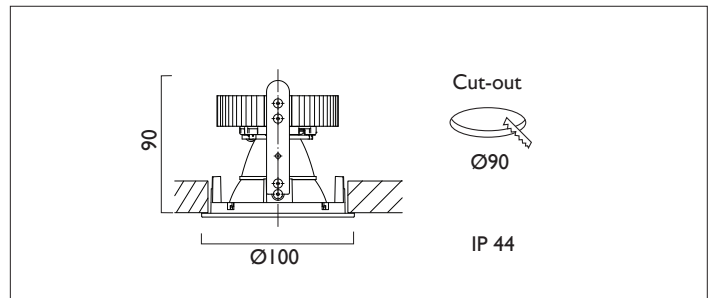

AMBIANCE X100 IP44

AMBIANCE X100 with Xicato LED recessed downlighter with deep cone reflector finished in black, with clear glass cover and white ceiling trim. Overall diameter 100mm, cut out 90mm.

For lumen output/power, colour temperature and protocols an appropriate Light Engine should also be specified.

Product Number	C0443/*Light Engine
Lamp Type	Xicato LED, Up to 2000 lumens
Reflector	Black
Beam Angle	40°
Construction	Aluminium / Steel / Glass
Ceiling Trim	White RAL 9010
IP	IP44
Control	Driver

Please Note: For lumen output/power, colour temperature and protocols and appropriate Light Engine should also be specified.