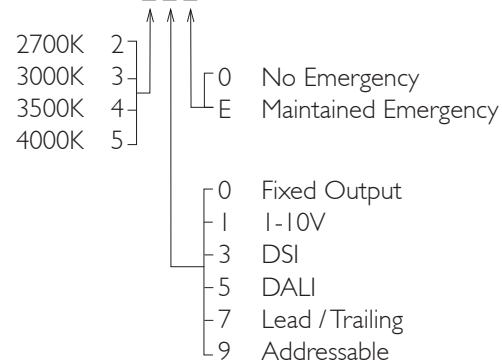

*Light Engine Specification

Xicato XTM L80 50,000 hours >Ra80

07A	720 lm	4.5W	160 lm/w	350mA
09A	965 lm	6.6W	146 lm/w	500mA
13A	1300 lm	9.5W	137 lm/w	700mA
14A	1490 lm	10.6W	141 lm/w	500mA
20A	2000 lm	15.2W	131 lm/w	700mA