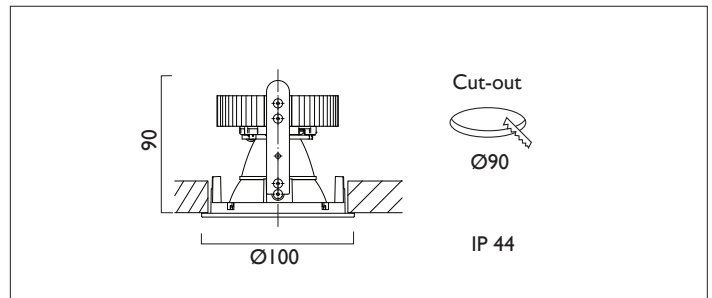

AMBIANCE X100 IP44

AMBIANCE X100 with Xicato LED recessed downlighter with deep cone reflector finished in satin silver, with clear glass cover and white ceiling trim. Overall diameter 100mm, cut out 90mm.

For lumen output/power, colour temperature and protocols an appropriate Light Engine should also be specified.

Product Number	C0442/*Light Engine
Lamp Type	Xicato LED, Up to 2000 lumens
Reflector	Satin Silver
Beam Angle	40°
Construction	Aluminium / Steel / Glass
Ceiling Trim	White RAL 9010
IP	IP44
Control	Driver