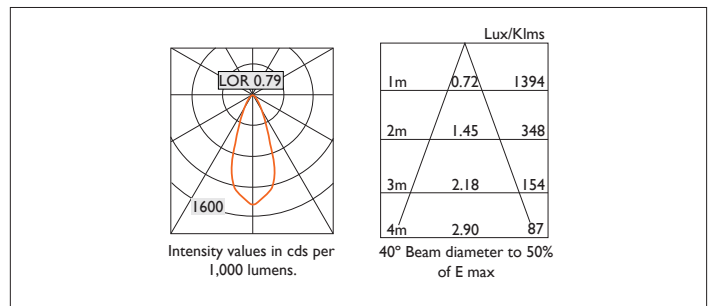

AMBIANCE X100 IP44

AMBIANCE X100 with Xicato LED recessed downlighter with deep cone reflector finished in satin silver, with clear glass cover and white ceiling trim. Overall diameter 100mm, cut out 90mm.

For lumen output/power, colour temperature and protocols an appropriate Light Engine should also be specified.

Product Number	C0442/*Light Engine
Lamp Type	Xicato LED, Up to 2000 lumens
Reflector	Satin Silver
Beam Angle	40°
Construction	Aluminium / Steel / Glass
Ceiling Trim	White RAL 9010
IP	IP44
Control	Driver