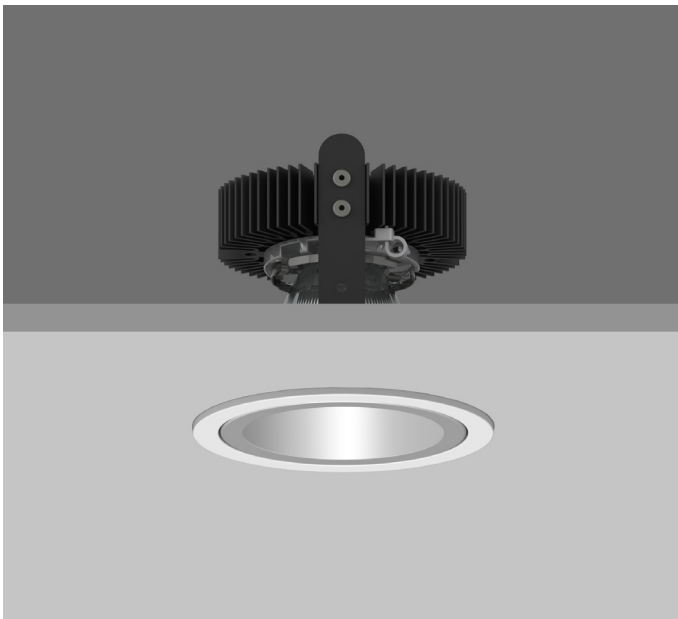

AMBIANCE X100 IP44

AMBIANCE X100 with Xicato LED recessed downlighter with deep cone reflector finished in satin silver, with clear glass cover and white ceiling trim. Overall diameter 100mm, cut out 90mm.

For lumen output/power, colour temperature and protocols an appropriate Light Engine should also be specified.

Product Number	C0442/*Light Engine
Lamp Type	Xicato LED, Up to 2000 lumens
Reflector	Satin Silver
Beam Angle	40°
Construction	Aluminium / Steel / Glass
Ceiling Trim	White RAL 9010
IP	IP44
Control	Driver