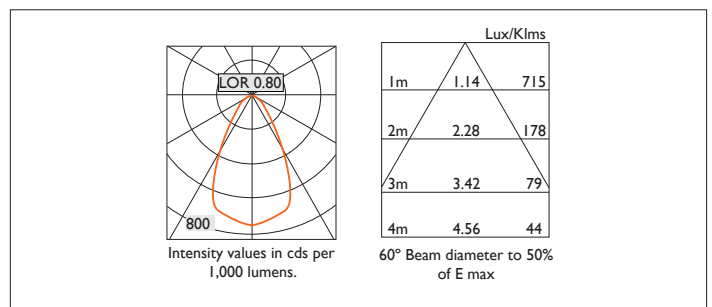

AMBIANCE X100 IP44

AMBIANCE X100 with Xicato LED recessed downlighter with deep cone reflector finished in specular silver, with clear glass cover and white ceiling trim. Overall diameter 100mm, cut out 90mm.

For lumen output/power, colour temperature and protocols an appropriate Light Engine should also be specified.