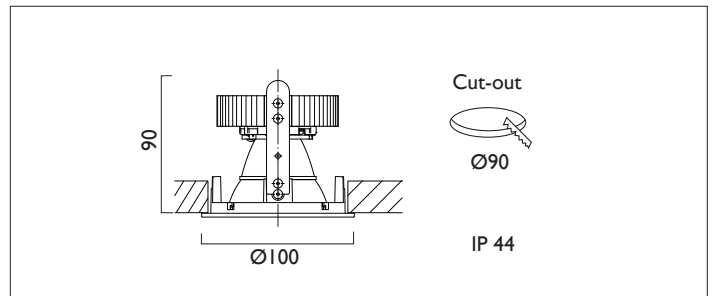

# AMBIANCE X100 IP44

AMBIANCE X100 with Xicato LED recessed downlighter with deep cone reflector finished in specular silver, with clear glass cover and white ceiling trim. Overall diameter 100mm, cut out 90mm.

For lumen output/power, colour temperature and protocols an appropriate Light Engine should also be specified.

Product Number	C0461/*Light Engine
Lamp Type	Xicato LED, Up to 2000 lumens
Reflector	Specular Silver
Beam Angle	60°
Construction	Aluminium / Steel / Glass
Ceiling Trim	White RAL 9010
IP	IP44
Control	Driver