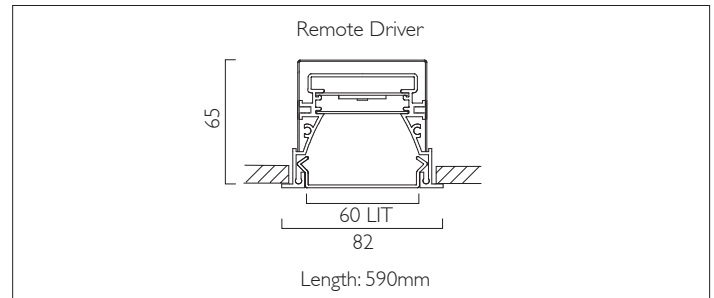

# LIGHTLINE LED 60

RECESSED WITH TRIM

LIGHTLINE LED 60 recessed with trim is suitable for recess mounting in most ceiling types. It consists of an aluminium extruded profile with white RAL 9010 ceiling trim.

Constructed as individual modules in various chassis lengths, which come complete with remote driver. Optical control is provided by a clip in opal diffuser.

Product Number	L8602
Lamp Type	LED, 2260 lumens, 3000K, Ra>80, 15.6W
Construction	Aluminium / Steel / Plastic
Diffuser	Opal
Ceiling Trim	White RAL 9010
IP	IP40
Control	Remote Driver