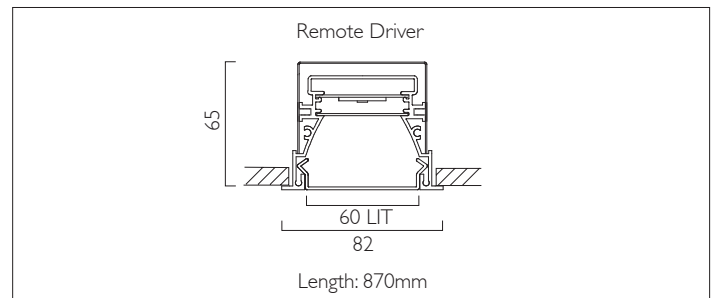

LIGHTLINE LED 60

RECESSED WITH TRIM

LIGHTLINE LED 60 recessed with trim is suitable for recess mounting in most ceiling types. It consists of an aluminium extruded profile with white RAL 9010 ceiling trim.

Constructed as individual modules in various chassis lengths, which come complete with remote driver. Optical control is provided by a clip in opal diffuser.

Product Number	L8503
Lamp Type	LED, 1920 lumens, 4000K, Ra>80, 12.9W
Construction	Aluminium / Steel / Plastic
Diffuser	Opal
Ceiling Trim	White RAL 9010
IP	IP40
Control	Remote Driver