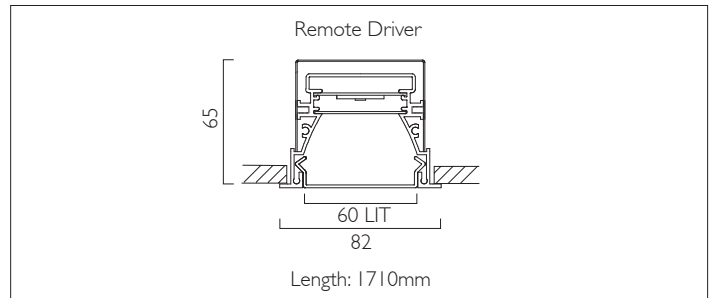

LIGHTLINE LED 60

RECESSED WITH TRIM

LIGHTLINE LED 60 recessed with trim is suitable for recess mounting in most ceiling types. It consists of an aluminium extruded profile with white RAL 9010 ceiling trim.

Constructed as individual modules in various chassis lengths, which come complete with remote driver. Optical control is provided by a clip in opal diffuser.

Product Number	L8406
Lamp Type	LED, 3720 lumens, 3000K, Ra>80, 25.8W
Construction	Aluminium / Steel / Plastic
Diffuser	Opal
Ceiling Trim	White RAL 9010
IP	IP40
Control	Remote Driver