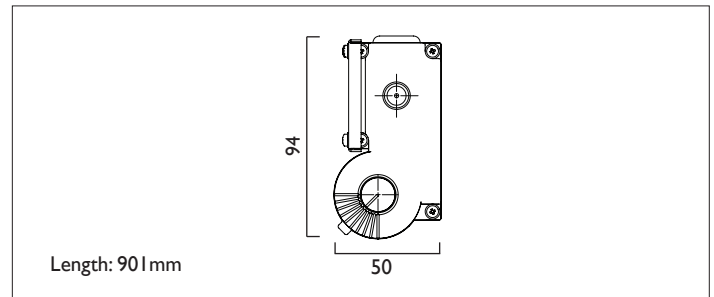

PROJECTOR LED

PROJECTOR LED can be surface mounted. It consists of an aluminium extruded profile in various chassis lengths as individual modules, and comes complete with integral driver.

Product Number	L3803
Lamp Type (Typical)	LED, 3900 lumens, 3000K, Ra>80, 38.7W
Construction	Aluminium / Steel / Plastic
Diffuser	Opal
Ceiling Trim	White RAL 9010
IP	IP20
Control	Driver