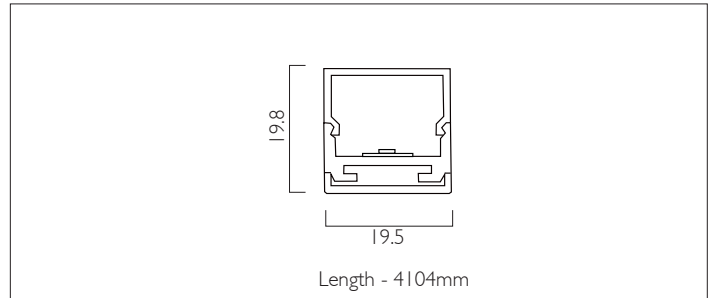

# COVELINE LED

COVELINE LED can be surface mounted or neatly recessed. It consists of an aluminium extruded profile constructed as individual modules in various chassis lengths, which come complete with remote driver. Optical control is provided by a clip in opal diffuser.

Product Number	L4424
Lamp Type	LED, 7156 lumens, 3000K, Ra>80, 92W
Construction	Aluminium / Steel / Plastic
Diffuser	Opal
Finish	Anodized Silver
IP	IP44
Control	Driver

COVELINE LED is primarily a bespoke system, it will be necessary to discuss each project's specific requirements to ensure the correct specification.