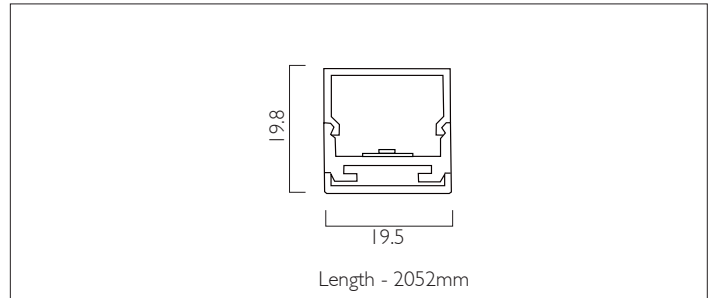

# COVELINE LED

COVELINE LED can be surface mounted or neatly recessed. It consists of an aluminium extruded profile constructed as individual modules in various chassis lengths, which come complete with remote driver. Optical control is provided by a clip in opal diffuser.

Product Number	L4412
Lamp Type	LED, 3578 lumens, 3000K, Ra>80, 46W
Construction	Aluminium / Steel / Plastic
Diffuser	Opal
Finish	Anodized Silver
IP	IP44
Control	Driver

COVELINE LED is primarily a bespoke system, it will be necessary to discuss each project's specific requirements to ensure the correct specification.