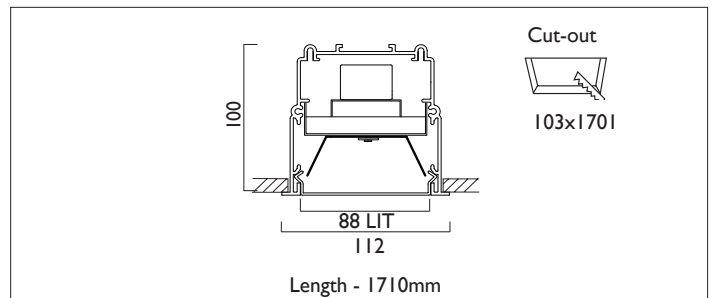

LIGHTLINE LED 88

RECESSED WITH TRIM

LIGHTLINE LED 88 is suitable for recess mounting in most ceiling types. It consists of an aluminium extruded profile with white RAL9010 ceiling trim as individual modules in various chassis lengths, and comes complete with integral driver. Optical control is provided by a clip in opal diffuser.

Product Number	L2706
Lamp Type	LED, 3840 lumens, 4000K, Ra>80, 25.8W
Construction	Aluminium / Steel / Plastic
Diffuser	Opal
Ceiling Trim	White RAL 9010
IP	IP40
Control	Driver