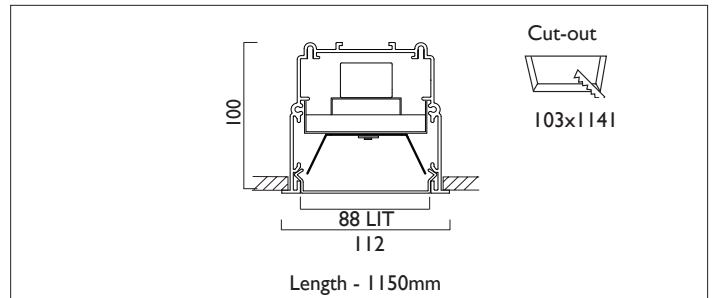

LIGHTLINE LED 88

RECESSED WITH TRIM

LIGHTLINE LED 88 is suitable for recess mounting in most ceiling types. It consists of an aluminium extruded profile with white RAL9010 ceiling trim as individual modules in various chassis lengths, and comes complete with integral driver. Optical control is provided by a clip in opal diffuser.

Product Number	L2904
Lamp Type	LED, 4680 lumens, 4000K, Ra>80, 31.2W
Construction	Aluminium / Steel / Plastic
Diffuser	Opal
Ceiling Trim	White RAL 9010
IP	IP40
Control	Driver