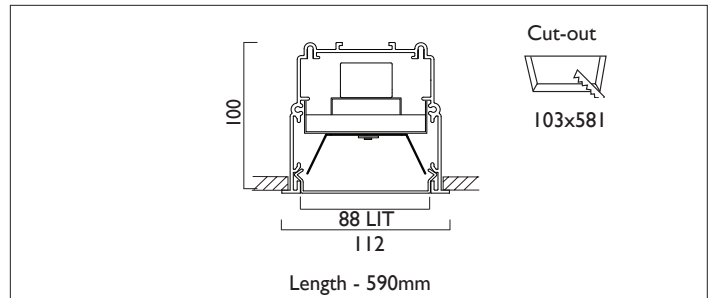

# LIGHTLINE LED 88

RECESSED WITH TRIM

LIGHTLINE LED 88 is suitable for recess mounting in most ceiling types. It consists of an aluminium extruded profile with white RAL9010 ceiling trim as individual modules in various chassis lengths, and comes complete with integral driver. Optical control is provided by a clip in opal diffuser.

Product Number	L2902
Lamp Type	LED, 2340 lumens, 4000K, Ra>80, 15.6W
Construction	Aluminium / Steel / Plastic
Diffuser	Opal
Ceiling Trim	White RAL 9010
IP	IP40
Control	Driver

EN 60598-1  
WEE/AE0290TY