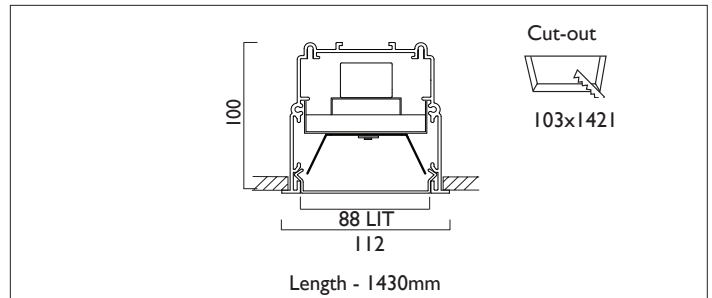

LIGHTLINE LED 88

RECESSED WITH TRIM

LIGHTLINE LED 88 is suitable for recess mounting in most ceiling types. It consists of an aluminium extruded profile with white RAL9010 ceiling trim as individual modules in various chassis lengths, and comes complete with integral driver. Optical control is provided by a clip in opal diffuser.

Product Number	L2805
Lamp Type	LED, 5650 lumens, 3000K, Ra>80, 39W
Construction	Aluminium / Steel / Plastic
Diffuser	Opal
Ceiling Trim	White RAL 9010
IP	IP40
Control	Driver

EN 60598-1
WEE/AE0290TY