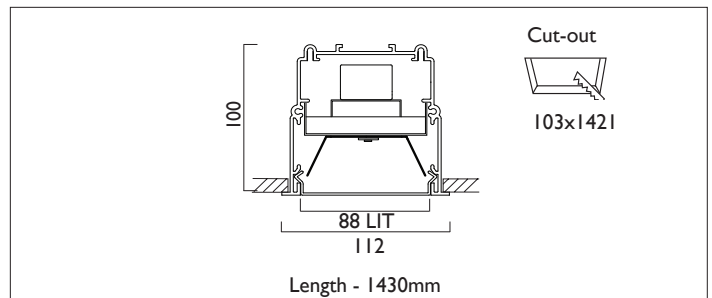

LIGHTLINE LED 88

RECESSED WITH TRIM

LIGHTLINE LED 88 is suitable for recess mounting in most ceiling types. It consists of an aluminium extruded profile with white RAL9010 ceiling trim as individual modules in various chassis lengths, and comes complete with integral driver. Optical control is provided by a clip in opal diffuser.

Product Number	L2605
Lamp Type	LED, 3100 lumens, 3000K, Ra>80, 21.5W
Construction	Aluminium / Steel / Plastic
Diffuser	Opal
Ceiling Trim	White RAL 9010
IP	IP40
Control	Driver

EN 60598-1
WEE/AE0290TY