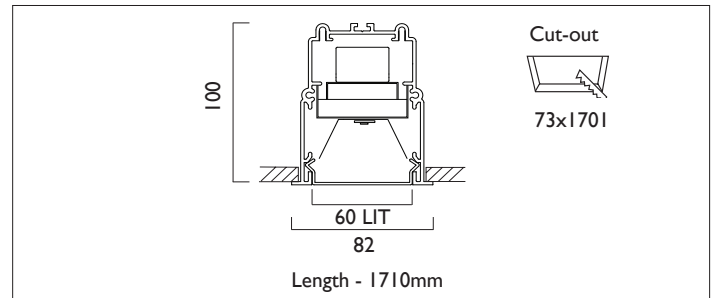

# LIGHTLINE LED 60

RECESSED WITH TRIM

LIGHTLINE LED 60 recessed with trim is suitable for recess mounting in most ceiling types. It consists of an aluminium extruded profile with white RAL9010 ceiling trim.

Constructed as individual modules in various chassis lengths, which come complete with integral driver. Optical control is provided by a clip in opal diffuser.

Product Number	L1506
Lamp Type	LED, 3840 lumens, 4000K, Ra>80, 25.8W
Construction	Aluminium / Steel / Plastic
Diffuser	Opal
Ceiling Trim	White RAL 9010
IP	IP40
Control	Driver