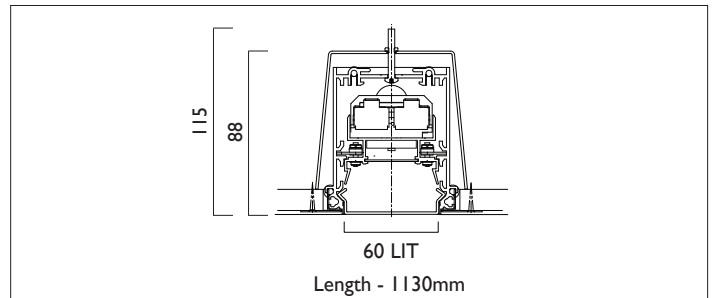

LIGHTLINE LED 60

TRIMLESS

LIGHTLINE LED 60 trimless is suitable for recess mounting in most ceiling types. It consists of an aluminium extruded profile with white RAL9010 edge. Constructed as individual modules in various chassis lengths, which come complete with integral driver. Optical control is provided by a clip in opal diffuser.

Product Number	L1804
Lamp Type	LED, 2480 lumens, 3000K, Ra>80, 17.2W
Construction	Aluminium / Steel / Plastic
Diffuser	Opal
Ceiling Trim	White RAL 9010
IP	IP40
Control	Driver

EN 60598-1
WEE/AE0290TY